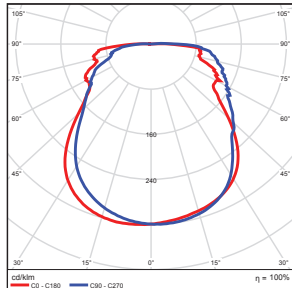

Photometric Data

FXSECS28

Zonal Lumen Summary

Zone	Lumens	% Luminaire
0-30	784.37	25.30
0-40	1275.68	41.20
0-60	2141.24	69.10
60-80	705.03	22.80
70-80	317.15	10.20
90-120	23.10	0.70
90-180	23.10	0.70
0-180	3097.37	100.00

Total Luminaire Efficiency = 100.00%

Illuminance at a Distance

	Center Beam fc	Beam Width
17.0ft	3.42 fc	39.9 ft 43.9 ft
34.0ft	0.86 fc	79.8 ft 87.7 ft
51.0ft	0.38 fc	119.7 ft 131.6 ft
68.0ft	0.21 fc	159.6 ft 175.5 ft
85.0ft	0.14 fc	199.5 ft 219.3 ft
102.0ft	0.10 fc	239.4 ft 263.2 ft

■ Vert. Spread: 99.1°
■ Horiz. Spread: 104.4°