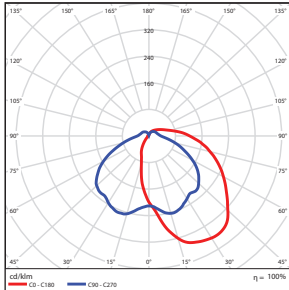

Photometric Data

FXSECW13

Zonal Lumen Summary

Zone	Lumens	% Luminaire
0-30	195.39	17.80
0-40	333.01	30.40
0-60	634.26	57.90
60-80	229.48	20.90
70-80	100.77	9.20
90-120	110.67	10.10
90-180	159.88	14.60
0-180	1096.14	100.00

Total Luminaire Efficiency = 100.00%

Illuminance at a Distance

	Center Beam fc	Beam Width
17.0ft	0.76 fc	28.7 ft 50.5 ft
34.0ft	0.19 fc	57.5 ft 101.1 ft
51.0ft	0.08 fc	86.2 ft 151.6 ft
68.0ft	0.05 fc	114.9 ft 202.2 ft
85.0ft	0.03 fc	143.6 ft 252.7 ft
102.0ft	0.02 fc	172.4 ft 303.3 ft