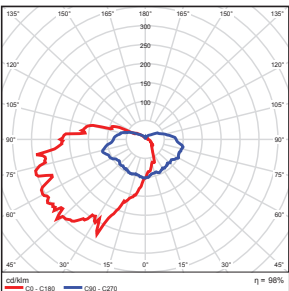

FXSECW 20

Zonal Lumen Summary

Zone	Lumens	% Luminaire
0-30	136.16	9.40
0-40	240.04	16.50
0-60	534.37	36.80
60-80	381.62	26.30
70-80	199.03	13.70
90-120	281.63	19.40
90-180	341.57	23.50
0-180	1430.05	98.50

Total Luminaire Efficiency = 100.00%

Illuminance at a Distance

	Center Beam fc	Beam Width
17.0ft	0.51 fc	32.9 ft 70.6 ft
34.0ft	0.13 fc	65.8 ft 141.1 ft
51.0ft	0.06 fc	98.7 ft 211.7 ft
68.0ft	0.03 fc	131.6 ft 282.3 ft
85.0ft	0.02 fc	164.5 ft 352.8 ft
102.0ft	0.01 fc	197.4 ft 423.4 ft

Vert. Spread: 88.1°
Horiz. Spread: 128.5°