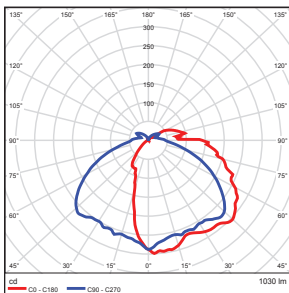

FXSECWRT 13

Zonal Lumen Summary

Zone	Lumens	% Luminaire
0-30	187.51	18.20
0-40	310.15	30.10
0-60	604.21	58.70
60-80	232.25	22.60
70-80	101.09	9.80
90-120	90.25	8.80
90-180	120.85	11.70
0-180	1029.64	100.00

Total Luminaire Efficiency = 100.00%

Illuminance at a Distance

	Center Beam fc	Beam Width
17.0ft	1.00 fc	42.8 ft 59.4 ft
34.0ft	0.25 fc	85.6 ft 118.8 ft
51.0ft	0.11 fc	128.4 ft 178.2 ft
68.0ft	0.06 fc	171.2 ft 237.5 ft
85.0ft	0.04 fc	214.0 ft 296.9 ft
102.0ft	0.03 fc	256.8 ft 356.3 ft

Vert. Spread: 103.1°
Horiz. Spread: 120.4°