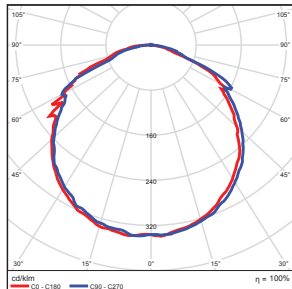

FXSECD38

Zonal Lumen Summary

Zone	Lumens	% Luminaire
0-30	1108.9	26.60
0-40	1831.07	44.00
0-60	3281.51	78.90
60-80	794.99	19.10
70-80	237.74	5.70
90-120	9.96	0.20
90-180	12.04	0.30
0-180	4161.07	100.00

Total Luminaire Efficiency = 100.00%

Illuminance at a Distance

	Center Beam fc	Beam Width
17.0ft	4.84 fc	53.3 ft 57.7 ft
34.0ft	1.21 fc	106.6 ft 115.5 ft
51.0ft	0.54 fc	159.9 ft 173.2 ft
68.0ft	0.30 fc	213.3 ft 230.9 ft
85.0ft	0.19 fc	266.6 ft 288.7 ft
102.0ft	0.13 fc	319.9 ft 346.4 ft

■ Vert. Spread: 114.9°
■ Horiz. Spread: 119.0°