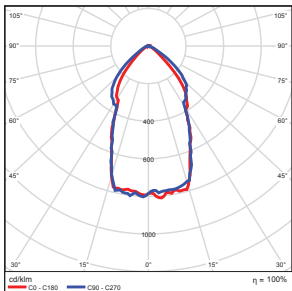

FXSECD37

Zonal Lumen Summary

Zone	Lumens	% Luminaire
0-30	1373.44	50.00
0-40	1941.06	70.70
0-60	2622.27	95.50
60-80	108.06	3.90
70-80	29.44	1.10
90-120	4.51	0.20
90-180	9.39	0.30
0-180	2745.78	100.00

Total Luminaire Efficiency = 100.00%

Illuminance at a Distance

	Center Beam fc	Beam Width
17.0ft	7.46 fc	17.9 ft 17.9 ft
34.0ft	1.87 fc	35.7 ft 35.8 ft
51.0ft	0.83 fc	53.6 ft 53.7 ft
68.0ft	0.47 fc	71.5 ft 71.6 ft
85.0ft	0.30 fc	89.4 ft 89.6 ft
102.0ft	0.21 fc	107.2 ft 107.5 ft

■ Vert. Spread: 55.5°
■ Horiz. Spread: 55.6°