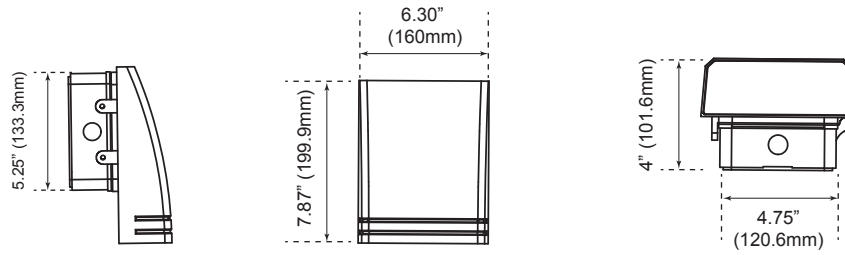

Total Luminaire Efficiency = 100.00%

Product Dimension

SWP

Weight: 5.45-lbs

* Applies to ADA (Americans with Disabilities Act) Standard

Mounting Accessories

Package