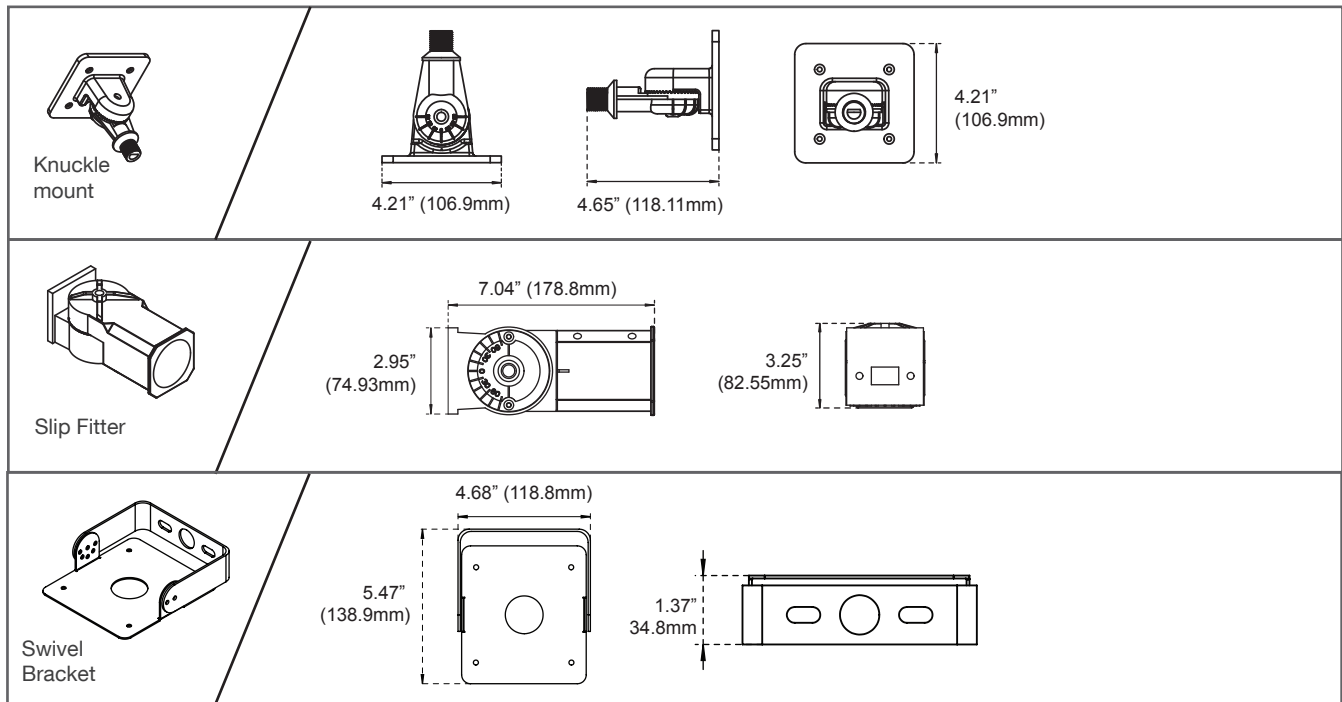

Total Luminaire Efficiency = 100.00%

Product Dimension

SWP

Weight: 5.45-lbs

* Applies to ADA (Americans with Disabilities Act) Standard

Mounting Accessories

Package