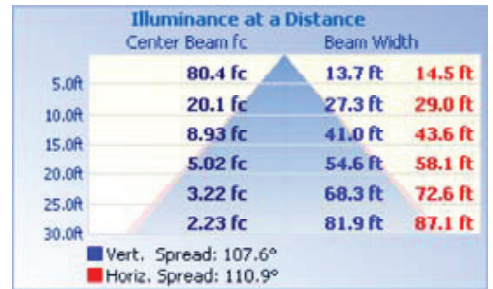

Total Luminaire Efficiency = 100.00%

29 Watt

Zonal Lumen Summary

Zone	Lumens	% Luminaire
0-30	944.93	28.90
0-40	1570.71	48.00
0-60	2780.44	85.00
60-80	480.97	14.70
70-80	107.59	3.30
90-120	0.85	0.00
90-180	3.31	0.10
0-180	3270.7	100.00

Total Luminaire Efficiency = 100.00%

50 Watt

Zonal Lumen Summary

Zone	Lumens	% Luminaire
0-30	1583.76	28.70
0-40	2620.58	47.60
0-60	4672.85	84.80
60-80	825.93	15.00
70-80	212.02	3.80
90-120	0.02	0.00
90-180	0.03	0.00
0-180	5510.81	100.00

Total Luminaire Efficiency = 100.00%

Product Dimension

SWP

Weight: 5.45-lbs

* Applies to ADA (Americans with Disabilities Act) Standard

Mounting Accessories

Package