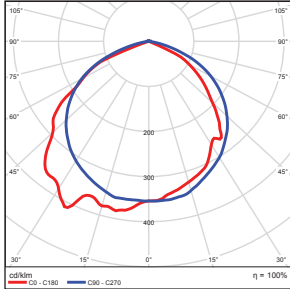

Photometric Data

15 Watt