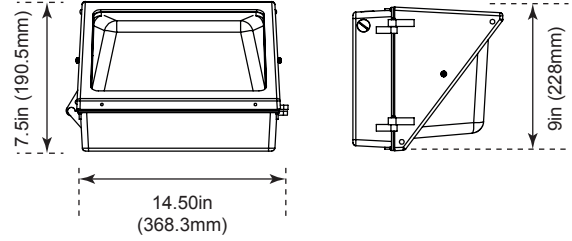

Total Luminaire Efficiency = 100.00%

Product Dimensions

28 Watt

Weight: 5.72-lbs

42 Watt

Weight: 9.50-lbs

59 Watt

Weight: 16.00-lbs