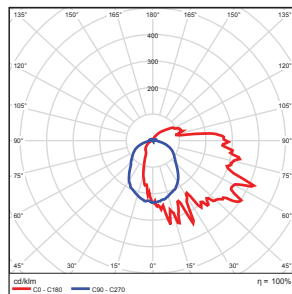

Total Luminaire Efficiency = 100.00%

42 Watt

Zonal Lumen Summary

Zone	Lumens	% Luminaire
0-30	713.62	15.00
0-40	1152.94	24.20
0-60	2254.43	47.20
60-80	1183.71	24.80
70-80	571.39	12.00
90-120	662.15	13.90
90-180	835.43	17.50
0-180	4771.71	100.00

Total Luminaire Efficiency = 100.00%

59 Watt

Zonal Lumen Summary

Zone	Lumens	% Luminaire
0-30	1064.78	14.90
0-40	1739.05	24.30
0-60	3342.91	46.80
60-80	1715.37	24.00
70-80	819.34	11.50
90-120	1040.1	14.50
90-180	1371.32	19.20
0-180	7150.25	100.00

Total Luminaire Efficiency = 100.00%

80 Watt

Zonal Lumen Summary

Zone	Lumens	% Luminaire
0-30	1728.67	16.70
0-40	2759.77	26.60
0-60	5221.03	50.30
60-80	2465.83	23.80
70-80	1155.18	11.10
90-120	1334.5	12.90
90-180	1708.05	16.50
0-180	10374.26	100.00

Total Luminaire Efficiency = 100.00%

Product Dimensions

28 Watt

Weight: 5.72-lbs

42 Watt

Weight: 9.50-lbs

59 Watt

Weight: 16.00-lbs