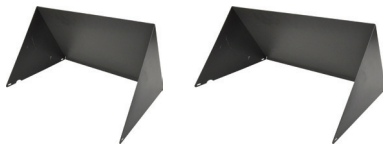

Ordering Information

Code	Description	CCT	Watt	Lumen	Equiv Wattage	Color	Voltage	Rated Hrs	Visor Included	IP65	DLC
7466	LED-FXTWP28/40K/DB	4000K	28	3,000	175W	D.Bronze	120-277	50,000	Yes	•	•
7467	LED-FXTWP28/50K/DB	5000K	28	3,019	175W	D.Bronze	120-277	50,000	Yes	•	•
7076	LED-FXTWP42/40K/DB	4000K	42	4,775	175-250W	D.Bronze	120-277	50,000	Sold Separately	•	•
7077	LED-FXTWP42/50K/DB	5000K	42	4,886	175-250W	D.Bronze	120-277	50,000	Sold Separately	•	•
7078	LED-FXTWP59/40K/DB	4000K	59	7,128	250-400W	D.Bronze	120-277	50,000	Sold Separately	•	•
7079	LED-FXTWP59/50K/DB	5000K	59	7,179	250-400W	D.Bronze	120-277	50,000	Sold Separately	•	•
7080	LED-FXTWP80/40K/DB	4000K	80	10,373	400-575W	D.Bronze	120-277	50,000	Sold Separately	•	•
7081	LED-FXTWP80/50K/DB	5000K	80	10,416	400-575W	D.Bronze	120-277	50,000	Sold Separately	•	•

Accessories (available for purchase)

Cut Off Shield

P10022	CVR-TWP40/DB	Full Cut-Off Shield for 40 & 42W
P10023	CVR-TWP60/DB	Full Cut-Off Shield for 59,60,80,90W