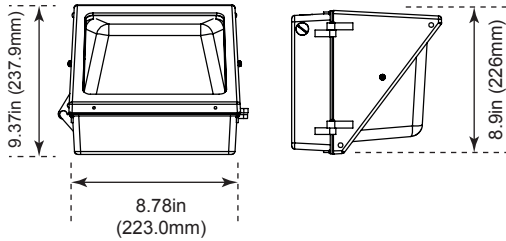

Total Luminaire Efficiency = 100.00%

Product Dimensions

28 Watt

Weight: 5.72-lbs

42 Watt

Weight: 9.50-lbs

59 Watt

Weight: 16.00-lbs