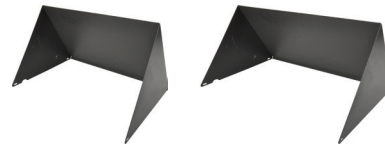

Accessories

- Cut Off Shield