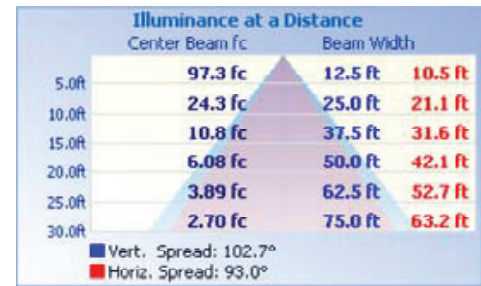

Total Luminaire Efficiency = 100.00%

59 Watt

Zonal Lumen Summary

Zone	Lumens	% Luminaire
0-30	1064.78	14.90
0-40	1739.05	24.30
0-60	3342.91	46.80
60-80	1715.37	24.00
70-80	819.34	11.50
90-120	1040.1	14.50
90-180	1371.32	19.20
0-180	7150.25	100.00

Total Luminaire Efficiency = 100.00%

80 Watt

Zonal Lumen Summary

Zone	Lumens	% Luminaire
0-30	1728.67	16.70
0-40	2759.77	26.60
0-60	5221.03	50.30
60-80	2465.83	23.80
70-80	1155.18	11.10
90-120	1334.5	12.90
90-180	1708.05	16.50
0-180	10374.26	100.00

Total Luminaire Efficiency = 100.00%

Product Dimensions

28 Watt

Weight: 5.72-lbs

42 Watt

Weight: 9.50-lbs

59 Watt

Weight: 16.00-lbs