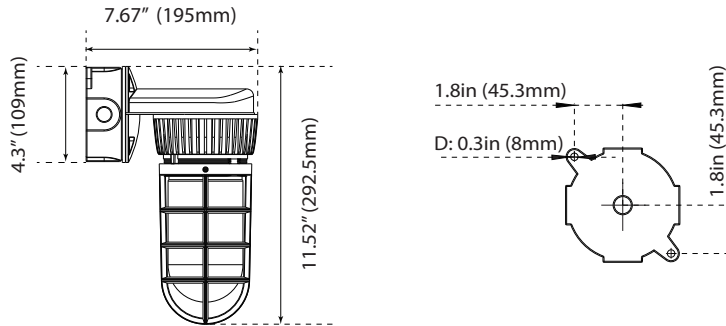

Specifications

- ▶ Input line voltage: 120-277
- ▶ Dimmable 0-10V
- ▶ Powerfactor >0.9
- ▶ Wide Beam Angle: 120°
- ▶ Operating temperature: -4°F ~ 122°F

Applications

- ▶ Doorway
- ▶ Scaffolding Lighting
- ▶ Construction Sites Lighting
- ▶ Fire Hydrants

Photometric Data

20 Watt

Zonal Lumen Summary

Zone	Lumens	% Luminaire
0-30	167.17	12.80
0-40	296.06	22.60
0-60	705.08	53.90
60-80	368.61	28.20
70-80	154.67	11.80
80-90	85.71	6.60
90-120	117.86	9.00
90-180	147.97	11.30
0-180	1307.38	100.00

Total Luminaire Efficiency = 100.00%

Product Dimensions

20W / Wall Mount

Weight: 3.79-lbs

20W / Ceiling Mount

Weight: 3.79-lbs

Package