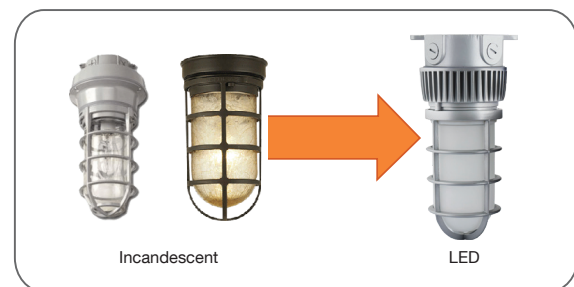

Project
Schedule / Date
Notes
Catalog Number

Product Description

naturalLED[®] LED Vapor Tight Jelly Jar (VTJ) are designed to replace incandescent and CFL fixtures with long-lasting illumination over doorways, scaffolding, construction sites, and many more applications. Our naturalLED[®] LED Vapor Tight Jelly Jars are IP65 Rated against ingress of dust, pressurized water and harsh environments. Constructed with cast aluminum housing and glass lens. Available in two different mounting options: ceiling and wall, 65% less energy and zero maintenance cost for up to 50,000+ average life hours.

Features & Benefits

- ▶ Energy Star Qualified
- ▶ IP65 Rated
- ▶ Designed for maximum operation in commercial environments and can operate in wide range of temperatures (-4°F to 122°F)
- ▶ Uniform light distribution and consistent color
- ▶ Cast-aluminum housing
- ▶ Sealed gasket protects against moisture and dust
- ▶ Frosted glass diffuser provides even light distribution
- ▶ High Efficacy with 90 lumen per watt
- ▶ 50,000 Hours rated average life

Specifications

- ▶ Input line voltage: 120-277
- ▶ Dimmable 0-10V
- ▶ Powerfactor >0.9
- ▶ Wide Beam Angle: 120°
- ▶ Operating temperature: -4°F ~ 122°F

Applications

- ▶ Doorway
- ▶ Scaffolding Lighting
- ▶ Construction Sites Lighting
- ▶ Fire Hydrants

Retrofit / Save energy

Replace Incandescent light with LED

Ordering Information

Code	Description	CCT	Watt	Lumen	Equiv Wattage	Beam Angle	Voltage	Rated Hrs	IP65	Plusrite
7604	LED-FXVTJ20/830/MV-WM	3000K	20	1,700	150 incandescent/ 70 HID	120°	120-277	50,000	•	•
7605	LED-FXVTJ20/840/MV-WM	4000K	20	1,700	150 incandescent/ 70 HID	120°	120-277	50,000	•	•
7606	LED-FXVTJ20/830/MV-CM	3000K	20	1,700	150 incandescent/ 70 HID	120°	120-277	50,000	•	•
7607	LED-FXVTJ20/840/MV-CM	4000K	20	1,700	150 incandescent/ 70 HID	120°	120-277	50,000	•	•