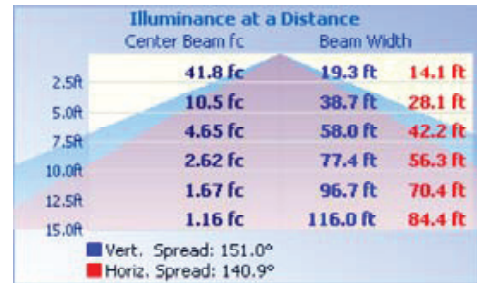

Specifications

- ▶ Input line voltage: 120-277
- ▶ Dimmable 0-10V
- ▶ Powerfactor >0.9
- ▶ Wide Beam Angle: 120°
- ▶ Operating temperature: -4°F ~ 122°F

Applications

- ▶ Doorway
- ▶ Scaffolding Lighting
- ▶ Construction Sites Lighting
- ▶ Fire Hydrants

Retrofit / Save energy

Replace Incandescent light with LED

Ordering Information

Code	Description	CCT	Watt	Lumen	Equiv Wattage	Beam Angle	Voltage	Rated Hrs	IP65	Plusrite
7604	LED-FXVTJ20/830/MV-WM	3000K	20	1,700	150 incandescent/ 70 HID	120°	120-277	50,000	•	•
7605	LED-FXVTJ20/840/MV-WM	4000K	20	1,700	150 incandescent/ 70 HID	120°	120-277	50,000	•	•
7606	LED-FXVTJ20/830/MV-CM	3000K	20	1,700	150 incandescent/ 70 HID	120°	120-277	50,000	•	•
7607	LED-FXVTJ20/840/MV-CM	4000K	20	1,700	150 incandescent/ 70 HID	120°	120-277	50,000	•	•

Photometric Data

20 Watt

Zonal Lumen Summary

Zone	Lumens	% Luminaire
0-30	167.17	12.80
0-40	296.06	22.60
0-60	705.08	53.90
60-80	368.61	28.20
70-80	154.67	11.80
80-90	85.71	6.60
90-120	117.86	9.00
90-180	147.97	11.30
0-180	1307.38	100.00

Total Luminaire Efficiency = 100.00%

Product Dimensions

20W / Wall Mount

Weight: 3.79-lbs

20W / Ceiling Mount

Weight: 3.79-lbs

Package