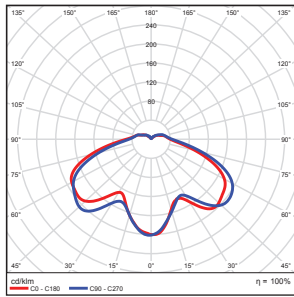

Specifications

- ▶ Input line voltage: 120-277
- ▶ Dimmable 0-10V
- ▶ Powerfactor >0.9
- ▶ Wide Beam Angle: 120°
- ▶ Operating temperature: -4°F ~ 122°F

Applications

- ▶ Doorway
- ▶ Scaffolding Lighting
- ▶ Construction Sites Lighting
- ▶ Fire Hydrants

Retrofit / Save energy

Replace Incandescent light with LED

Ordering Information

Code	Description	CCT	Watt	Lumen	Equiv Wattage	Beam Angle	Voltage	Rated Hrs	IP65	Plusrite
7604	LED-FXVTJ20/830/MV-WM	3000K	20	1,700	150 incandescent/ 70 HID	120°	120-277	50,000	•	•
7605	LED-FXVTJ20/840/MV-WM	4000K	20	1,700	150 incandescent/ 70 HID	120°	120-277	50,000	•	•
7606	LED-FXVTJ20/830/MV-CM	3000K	20	1,700	150 incandescent/ 70 HID	120°	120-277	50,000	•	•
7607	LED-FXVTJ20/840/MV-CM	4000K	20	1,700	150 incandescent/ 70 HID	120°	120-277	50,000	•	•

Photometric Data

20 Watt

Zonal Lumen Summary

Zone	Lumens	% Luminaire
0-30	167.17	12.80
0-40	296.06	22.60
0-60	705.08	53.90
60-80	368.61	28.20
70-80	154.67	11.80
80-90	85.71	6.60
90-120	117.86	9.00
90-180	147.97	11.30
0-180	1307.38	100.00