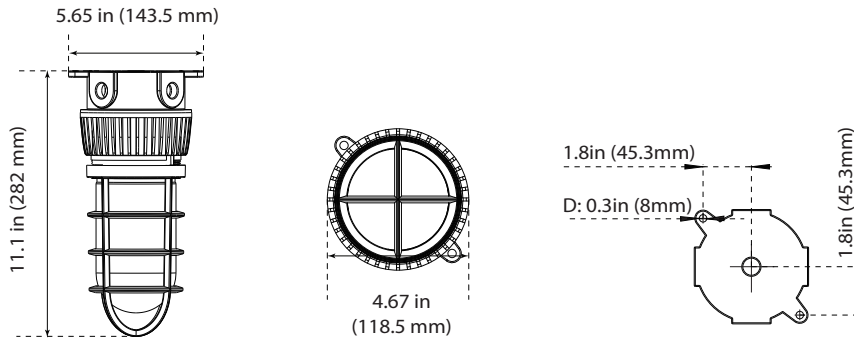

Specifications

- ▶ Input line voltage: 120-277
- ▶ Dimmable 0-10V
- ▶ Powerfactor >0.9
- ▶ Wide Beam Angle: 120°
- ▶ Operating temperature: -4°F ~ 122°F

Applications

- ▶ Doorway
- ▶ Scaffolding Lighting
- ▶ Construction Sites Lighting
- ▶ Fire Hydrants

Photometric Data

20 Watt

Zonal Lumen Summary

Zone	Lumens	% Luminaire
0-30	167.17	12.80
0-40	296.06	22.60
0-60	705.08	53.90
60-80	368.61	28.20
70-80	154.67	11.80
80-90	85.71	6.60
90-120	117.86	9.00
90-180	147.97	11.30
0-180	1307.38	100.00

Total Luminaire Efficiency = 100.00%

Product Dimensions

20W / Wall Mount

Weight: 3.79-lbs

20W / Ceiling Mount

Weight: 3.79-lbs

Package