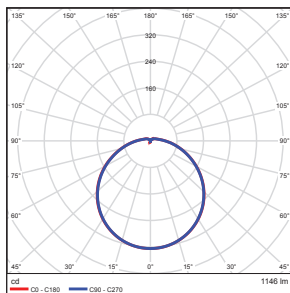

RETROFIT / SAVE ENERGY

Replace CFL and Incandescent light with LED

Incandescent and CFL

LED

Ordering Information

Code	Description	CCT	Watt	Lumen	Equiv Wattage	Size	Beam Angle	Dim	Rated Hrs		
7058	LED8FMR-80L830	3000K	12	800	90	8"	Flood	Yes	50,000	•	•
7059	LED8FMR-80L840	4000K	12	800	90	8"	Flood	Yes	50,000	•	•
7142	LED12FMR-110L830	3000K	14	1,143	100	12"	Flood	Yes	50,000	•	•
7143	LED12FMR-110L840	4000K	14	1,143	100	12"	Flood	Yes	50,000	•	•
7156	LED12FMR-110L850	5000K	14	1,143	100	12"	Flood	Yes	50,000	•	•
7146	LED16FMR-160L830	3000K	22	1,672	150	16"	Flood	Yes	50,000	•	•
7147	LED16FMR-160L840	4000K	22	1,672	150	16"	Flood	Yes	50,000	•	•
7157	LED16FMR-160L850	5000K	22	1,672	150	16"	Flood	Yes	50,000	•	•

Photometric Data

8FMR - 12W

Zonal Lumen Summary

Zone	Lumens	% Luminaire
0-30	166.02	20.80
0-40	273.02	34.20
0-60	494.90	62.00
60-80	170.73	21.40
70-80	75.95	9.50
90-120	70.78	8.90
90-180	76.39	9.60
0-180	797.70	100.00

Total Luminaire Efficiency = 100.00%

12FMR - 14W

Zonal Lumen Summary

Zone	Lumens	% Luminaire
0-30	254.36	22.20
0-40	419.68	36.60
0-60	759.45	66.30
60-80	235.16	20.50
70-80	98.99	8.60
90-120	73.05	6.40
90-180	88.15	7.70
0-180	1145.65	100.00

Total Luminaire Efficiency = 100.00%

Product Dimensions

<p>8-inch Weight: 1.39-lbs</p> 	<p>12-inch Weight: 2.3-lbs</p> 
<p>16-inch Weight: 3.55-lbs</p> 	

Package

8-inch

Package (Master)
10

12-inch

Package (Master)
5