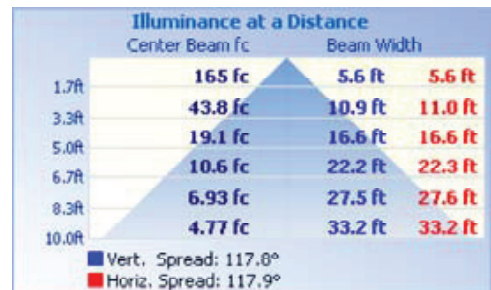

RETROFIT / SAVE ENERGY

Replace CFL and Incandescent light with LED

Incandescent and CFL

LED

Ordering Information

Code	Description	CCT	Watt	Lumen	Equiv Wattage	Size	Beam Angle	Dim	Rated Hrs		
7058	LED8FMR-80L830	3000K	12	800	90	8"	Flood	Yes	50,000	•	•
7059	LED8FMR-80L840	4000K	12	800	90	8"	Flood	Yes	50,000	•	•
7142	LED12FMR-110L830	3000K	14	1,143	100	12"	Flood	Yes	50,000	•	•
7143	LED12FMR-110L840	4000K	14	1,143	100	12"	Flood	Yes	50,000	•	•
7156	LED12FMR-110L850	5000K	14	1,143	100	12"	Flood	Yes	50,000	•	•
7146	LED16FMR-160L830	3000K	22	1,672	150	16"	Flood	Yes	50,000	•	•
7147	LED16FMR-160L840	4000K	22	1,672	150	16"	Flood	Yes	50,000	•	•
7157	LED16FMR-160L850	5000K	22	1,672	150	16"	Flood	Yes	50,000	•	•

Total Luminaire Efficiency = 100.00%

12FMR - 14W

Zonal Lumen Summary

Zone	Lumens	% Luminaire
0-30	254.36	22.20
0-40	419.68	36.60
0-60	759.45	66.30
60-80	235.16	20.50
70-80	98.99	8.60
90-120	73.05	6.40
90-180	88.15	7.70
0-180	1145.65	100.00

Total Luminaire Efficiency = 100.00%

16FMR - 22W

Zonal Lumen Summary

Zone	Lumens	% Luminaire
0-30	373.52	22.20
0-40	615.37	36.70
0-60	1107.54	66.00
60-80	339.72	20.20
70-80	143.63	8.60
90-120	94.37	5.60
90-180	139.60	8.30
0-180	1679.05	100.00

Total Luminaire Efficiency = 100.00%

Product Dimensions

<p>8-inch Weight: 1.39-lbs</p> 	<p>12-inch Weight: 2.3-lbs</p> 
<p>16-inch Weight: 3.55-lbs</p> 	

Package

8-inch

Package (Master)
10

12-inch

Package (Master)
5