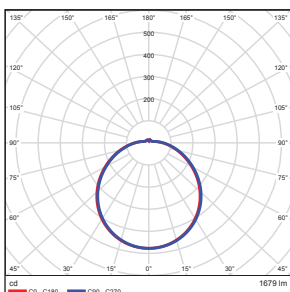

RETROFIT / SAVE ENERGY

Replace CFL and Incandescent light with LED

Incandescent and CFL

LED

Ordering Information

Code	Description	CCT	Watt	Lumen	Equiv Wattage	Size	Beam Angle	Dim	Rated Hrs		
7058	LED8FMR-80L830	3000K	12	800	90	8"	Flood	Yes	50,000	•	•
7059	LED8FMR-80L840	4000K	12	800	90	8"	Flood	Yes	50,000	•	•
7142	LED12FMR-110L830	3000K	14	1,143	100	12"	Flood	Yes	50,000	•	•
7143	LED12FMR-110L840	4000K	14	1,143	100	12"	Flood	Yes	50,000	•	•
7156	LED12FMR-110L850	5000K	14	1,143	100	12"	Flood	Yes	50,000	•	•
7146	LED16FMR-160L830	3000K	22	1,672	150	16"	Flood	Yes	50,000	•	•
7147	LED16FMR-160L840	4000K	22	1,672	150	16"	Flood	Yes	50,000	•	•
7157	LED16FMR-160L850	5000K	22	1,672	150	16"	Flood	Yes	50,000	•	•

Total Luminaire Efficiency = 100.00%

12FMR - 14W

Zonal Lumen Summary

Zone	Lumens	% Luminaire
0-30	254.36	22.20
0-40	419.68	36.60
0-60	759.45	66.30
60-80	235.16	20.50
70-80	98.99	8.60
90-120	73.05	6.40
90-180	88.15	7.70
0-180	1145.65	100.00

Total Luminaire Efficiency = 100.00%

16FMR - 22W

Zonal Lumen Summary

Zone	Lumens	% Luminaire
0-30	373.52	22.20
0-40	615.37	36.70
0-60	1107.54	66.00
60-80	339.72	20.20
70-80	143.63	8.60
90-120	94.37	5.60
90-180	139.60	8.30
0-180	1679.05	100.00

Total Luminaire Efficiency = 100.00%

Product Dimensions

<p>8-inch Weight: 1.39-lbs</p> 	<p>12-inch Weight: 2.3-lbs</p> 
<p>16-inch Weight: 3.55-lbs</p> 	

Package

8-inch

Package (Master)
10

12-inch

Package (Master)
5