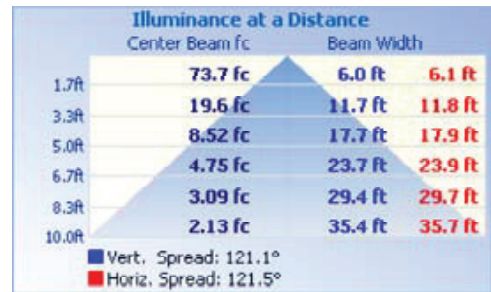

Zonal Lumen Summary

Zone	Lumens	% Luminaire
0-30	166.02	20.80
0-40	273.02	34.20
0-60	494.90	62.00
60-80	170.73	21.40
70-80	75.95	9.50
90-120	70.78	8.90
90-180	76.39	9.60
0-180	797.70	100.00

Total Luminaire Efficiency = 100.00%