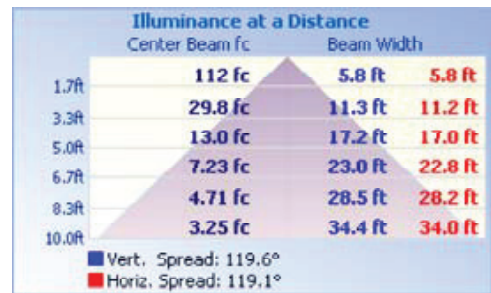

Zonal Lumen Summary

Zone	Lumens	% Luminaire
0-30	254.36	22.20
0-40	419.68	36.60
0-60	759.45	66.30
60-80	235.16	20.50
70-80	98.99	8.60
90-120	73.05	6.40
90-180	88.15	7.70
0-180	1145.65	100.00

Total Luminaire Efficiency = 100.00%