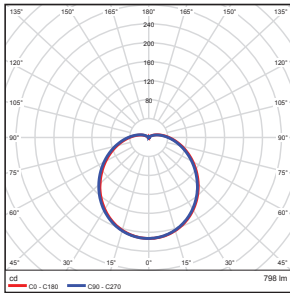

Ordering Information

Code	Description	CCT	Watt	Lumen	Equiv Wattage	Size	Beam Angle	Dim	Rated Hrs		
7058	LED8FMR-80L830	3000K	12	800	90	8"	Flood	Yes	50,000	•	•
7059	LED8FMR-80L840	4000K	12	800	90	8"	Flood	Yes	50,000	•	•
7142	LED12FMR-110L830	3000K	14	1,143	100	12"	Flood	Yes	50,000	•	•
7143	LED12FMR-110L840	4000K	14	1,143	100	12"	Flood	Yes	50,000	•	•
7156	LED12FMR-110L850	5000K	14	1,143	100	12"	Flood	Yes	50,000	•	•
7146	LED16FMR-160L830	3000K	22	1,672	150	16"	Flood	Yes	50,000	•	•
7147	LED16FMR-160L840	4000K	22	1,672	150	16"	Flood	Yes	50,000	•	•
7157	LED16FMR-160L850	5000K	22	1,672	150	16"	Flood	Yes	50,000	•	•

Photometric Data

8FMR - 12W