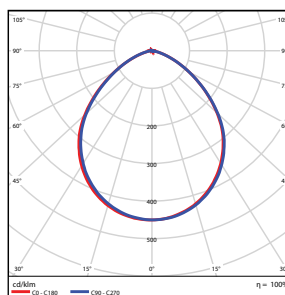

■ **ORDERING**

Watts (W)	Ordering Code	Description	Color Temp (K)	Lumens (lm)	Equiv. Wattage (W)	Size	CRI	Rated Hrs	Wet Location	ES
9 / 14 / 21	9352	LED6CRL21SW-150L930/MV	3000K	750 / 1,050 / 1,500	150W incandescent	6-inch	90	50,000	•	•
9 / 14 / 21	9353	LED6CRL21SW-150L940/MV	4000K	750 / 1,050 / 1,500	150W incandescent	6-inch	90	50,000	•	•
12 / 19 / 27	9354	LED8CRL27SW-200L930/MV	3000K	1,000 / 1,500 / 2,000	150W incandescent	8-inch	90	50,000	•	•
12 / 19 / 27	9355	LED8CRL27SW-200L940/MV	4000K	1,000 / 1,500 / 2,000	150W incandescent	8-inch	90	50,000	•	•

■ **SPECIFICATIONS**

Size	Diameter (D)	Height(H)	Weight (lbs)
6-in	7.48" (190mm)	4.17" (106mm)	0.39
8-in	10.47" (266mm)	4.37" (110mm)	0.58

■ **MOUNTING / ACCESSORIES**

INCLUDED

Hook

■ **PACKAGE**

Master Pack: 5 pcs

■ **PHOTOMETRICS CHART**

6-inch

8-inch

Illuminance at a Distance

Center Beam fc	Beam Width
2.5R	133 fc 5.6 ft 5.6 ft
5.0R	33.3 fc 11.2 ft 11.1 ft
7.5R	14.8 fc 16.8 ft 16.7 ft
10.0R	8.32 fc 22.4 ft 22.2 ft
12.5R	5.32 fc 28.0 ft 27.8 ft
15.0R	3.70 fc 33.5 ft 33.4 ft

■ Vert. Spread: 96.4°
■ Horiz. Spread: 96.1°

Illuminance at a Distance

Center Beam fc	Beam Width
2.5R	157 fc 6.2 ft 6.1 ft
5.0R	39.3 fc 12.4 ft 12.3 ft
7.5R	17.5 fc 18.5 ft 18.4 ft
10.0R	9.82 fc 24.7 ft 24.6 ft
12.5R	6.29 fc 30.9 ft 30.7 ft
15.0R	4.36 fc 37.1 ft 36.9 ft