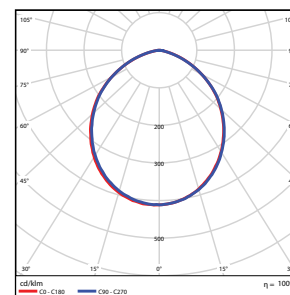

■ **ORDERING**

Watts (W)	Ordering Code	Description	Color Temp (K)	Lumens (lm)	Equiv. Wattage (W)	Size	CRI	Rated Hrs	Wet Location	ES
9 / 14 / 21	9352	LED6CRL21SW-150L930/MV	3000K	750 / 1,050 / 1,500	150W incandescent	6-inch	90	50,000	•	•
9 / 14 / 21	9353	LED6CRL21SW-150L940/MV	4000K	750 / 1,050 / 1,500	150W incandescent	6-inch	90	50,000	•	•
12 / 19 / 27	9354	LED8CRL27SW-200L930/MV	3000K	1,000 / 1,500 / 2,000	150W incandescent	8-inch	90	50,000	•	•
12 / 19 / 27	9355	LED8CRL27SW-200L940/MV	4000K	1,000 / 1,500 / 2,000	150W incandescent	8-inch	90	50,000	•	•

■ **SPECIFICATIONS**

Size	Diameter (D)	Height(H)	Weight (lbs)
6-in	7.48" (190mm)	4.17" (106mm)	0.39
8-in	10.47" (266mm)	4.37" (110mm)	0.58

■ **MOUNTING / ACCESSORIES**

INCLUDED

Hook

■ **PACKAGE**

Master Pack: 5 pcs

■ **PHOTOMETRICS CHART**

6-inch

8-inch

Illuminance at a Distance

Center Beam fc	Beam Width
2.5R	133 fc 5.6 ft 5.6 ft
5.0R	33.3 fc 11.2 ft 11.1 ft
7.5R	14.8 fc 16.8 ft 16.7 ft
10.0R	8.32 fc 22.4 ft 22.2 ft
12.5R	5.32 fc 28.0 ft 27.8 ft
15.0R	3.70 fc 33.5 ft 33.4 ft

■ Vert. Spread: 96.4°
■ Horiz. Spread: 96.1°

Illuminance at a Distance

Center Beam fc	Beam Width
2.5R	157 fc 6.2 ft 6.1 ft
5.0R	39.3 fc 12.4 ft 12.3 ft
7.5R	17.5 fc 18.5 ft 18.4 ft
10.0R	9.82 fc 24.7 ft 24.6 ft
12.5R	6.29 fc 30.9 ft 30.7 ft
15.0R	4.36 fc 37.1 ft 36.9 ft