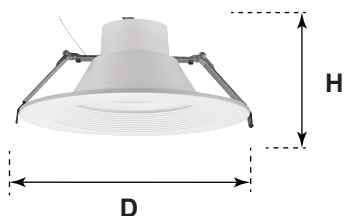

Project _____
 Schedule _____ Date _____
 Notes _____

DESCRIPTION

naturaLED[®] Commercial Recessed Light (CRL) is a commercial grade downlight fixture. This Energy Star qualified downlight is a simple way to replace incandescent and fluorescent recessed lamps. Designed as an energy efficient lighting solution for the industry's popular 6" / 8" recessed downlight fixtures. Easy installation with adjustable wattages and offering up to 2,000 lumens.

FEATURES

- Energy Star Certified
- Wet Location
- Wattage Selections : 9W / 14W / 21W (6")
- 12W / 19W / 27W (8")
- Uniform light distribution and consistent color
- Carabiner hook included for earthquake safety
- Built-in power connector with adjustable torsion clips
- 50,000 hrs rated average life
- Input line voltage: 120-277V
- CRI: 90
- Power Factor: >0.9
- Beam Angle: Flood
- Operating temperature: 5°F - 104°F

■ **SPECIFICATIONS**

Size	Diameter (D)	Height(H)	Weight (lbs)
6-in	7.48" (190mm)	4.17" (106mm)	0.39
8-in	10.47" (266mm)	4.37" (110mm)	0.58

■ **MOUNTING / ACCESSORIES**

INCLUDED

Hook

■ **PACKAGE**

Master Pack: 5 pcs