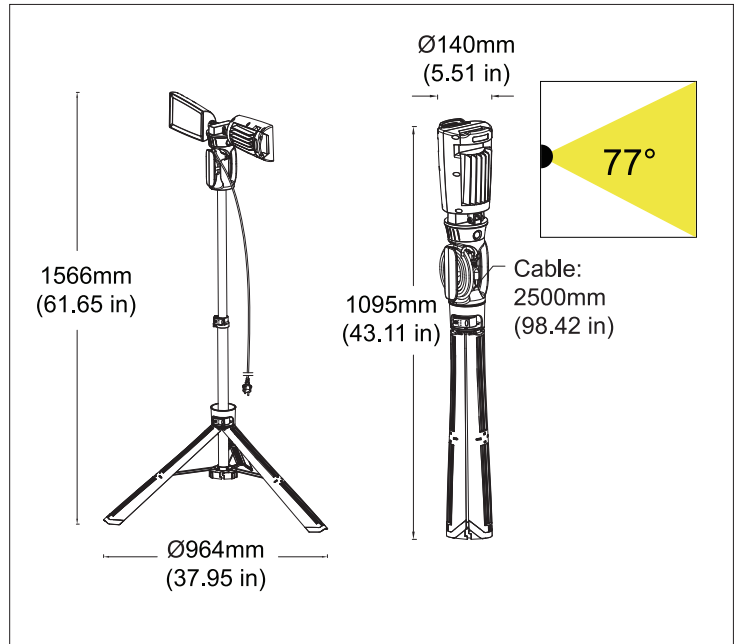

FEATURES

- Integrated LEDs, no bulbs to replace
- Swivel light heads rotate vertically 90° and horizontally 330°
- Quick-fold design for easy transport and storage
- Tripod stand with flip lock
- 8-foot power cord and integrated cord-wrap system
- Weighs only 10 lbs.
- Weatherproof and durable construction
- Adjustable height

7000 LUMENS

FEATURES

- 93 watts
- 7000 Lumen
- 5000K
- 10 lbs
- 43" to 61"
- Aluminum

UPC: 844366045615
SKU#: 4561
Model: LED93PWL/FR70/850

Dimensions

FLEXIBILITY

- Telescopic design allows the user to set the ideal height needed for the project.
- Rotating heads allow for direct placement of light onto the work area.
- Folds into one easy to carry tool.