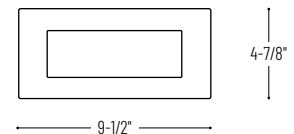

LABELS AND LISTINGS

- cULus Listed for Wet Locations
- 5-Year Limited Warranty
- OSHA compliant

PRODUCT IMAGES AND DIMENSIONS

NSI-602
White Lensed Face Plate

NSI-602BZ
Bronze Lensed Face Plate

LED Step Light with Lensed Face Plate