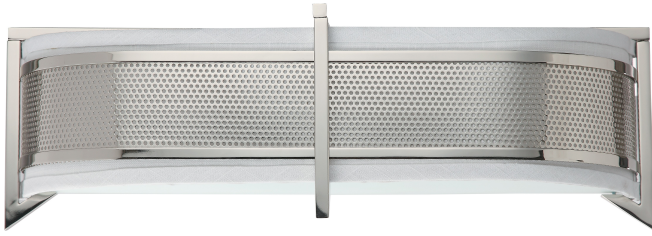

NUVO 60-4448

3-Light Horizontal Wall Sconce in Polished Nickel Finish with Slate Gray Shade/Frosted Diffuser

Fixture Type
Vanity & Wall 3-Light

Collection
Diesel

Style
Contemporary

Finish
Polished Nickel

Width
22"

Height
7"

Shade Description
Slate Gray

Shade Material
Fabric

Extension
5.5"

Number of Lights
3-Lights

Max Wattage
60 Watts

Lamp Type
Incandescent

Bulb Type
A19 Bulb