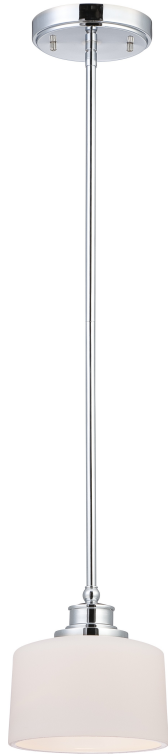

NUVO 60-4588

1-Light Mini Pendant Hanging Light Fixture in Polished Chrome Finish with White Satin Glass

Fixture Type Mini Pendants	Collection Soho
Style Contemporary	Finish Polished Chrome
Width 7"	Height 44" Adjustable
Shade Description White Satin	Shade Material Glass
Number of Lights 1-Light	Max Wattage 60 Watts
Lamp Type Incandescent	Bulb Type A19 Bulb
Bulb Base Medium Base	Bulb Included No
Replaceable Light Source Yes	Certification UL Listed
Safety Rated Dry Location	CA Prop-65 Warning
Energy Saver No	Energy Star No
UPC 045923645884	Warranty 1-Year Warranty
Wire 12'	

SOHO

60-4581

60-4582

60-4583

60-4584

60-4585

60-4586

60-4587