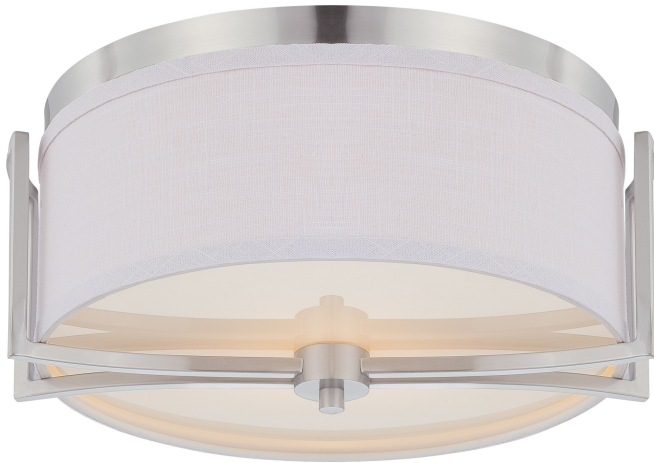

NUVO 60-4761

2-Light Flush Mount Lighting Fixture in Brushed Nickel Finish with Slate Gray Fabric Shade

Fixture Type
Close-To-Ceiling Flush

Collection
Gemini

Style
Contemporary

Finish
Brushed Nickel

Width
14.75"

Height
7.125"

Shade Description
Slate Gray

Shade Material
Fabric

Number of Lights
2-Lights

Max Wattage
60 Watts

Lamp Type
Incandescent

Bulb Type
A19 Bulb

Bulb Base
Medium Base