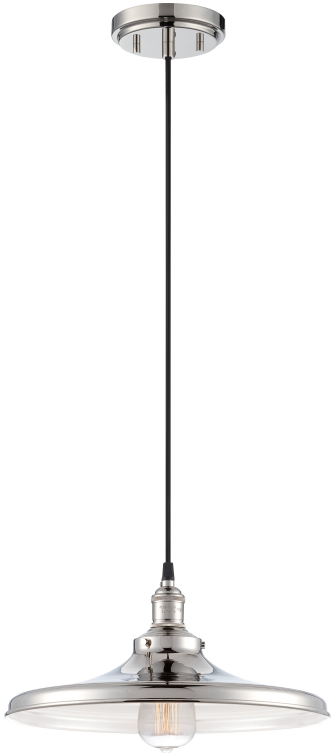

NUVO 60-5406

1-Light Pendant in Polished Nickel Finish with Matching Shade Vintage Lamp Included

Fixture Type Pendants 1-Light	Collection Vintage
Style Transitional	Finish Polished Nickel
Width 14"	Height 6.75"
Shade Description Polished Nickel	Shade Material Metal
Number of Lights 1-Light	Max Wattage 100 Watts
Lamp Type Incandescent	Bulb Type A19 Bulb
Bulb Base Medium Base	Bulb Included Yes
Replaceable Light Source Yes	Certification UL Listed
Safety Rated Dry Location	CA Prop-65 Warning
Energy Saver No	Energy Star No
UPC 045923654060	Warranty 1-Year Warranty
Wire 12' Black Rayon Cord	Supplied Bulb SATCO S2413 40 Watt Vintage Bulb

VINTAGE

60-5401

60-5402

60-5403

60-5404

60-5405

60-5406

60-5407