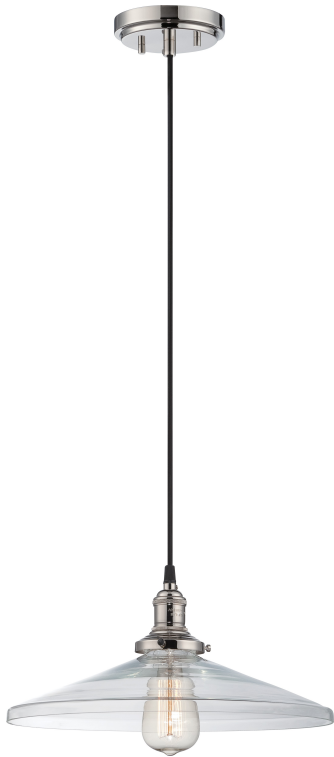

NUVO 60-5408

1-Light Pendant Lighting Fixture in Polished Nickel Finish with Clear Glass Shade and Vintage Light Bulb

Fixture Type Pendants 1-Light	Collection Vintage
Style Transitional	Finish Polished Nickel
Width 14"	Height 6.375"
Shade Description Clear	Shade Material Glass
Number of Lights 1-Light	Max Wattage 100 Watts
Lamp Type Incandescent	Bulb Type A19 Bulb
Bulb Base Medium Base	Bulb Included Yes
Replaceable Light Source Yes	Certification UL Listed
Safety Rated Dry Location	CA Prop-65 Warning
Energy Saver No	Energy Star No
UPC 045923654084	Warranty 1-Year Warranty
Wire 12' Black Rayon Cord	Supplied Bulb SATCO S2413 40 Watt Vintage Bulb

VINTAGE

60-5401

60-5402

60-5403

60-5404

60-5405

60-5406

60-5407