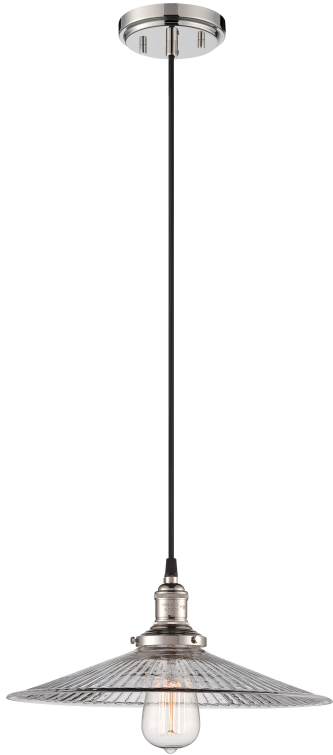

NUVO 60-5416

1-Light Pendant Lighting Fixture with Clear Ribbed Glass in Polished Nickel Finish and Vintage Light Bulb

Fixture Type
Pendants 1-Light

Collection
Vintage

Style
Transitional

Finish
Polished Nickel

Width
14"

Height
6"

Shade Description
Clear Ribbed

Shade Material
Glass

Number of Lights
1-Light

Max Wattage
100 Watts

Lamp Type
Incandescent

Bulb Type
A19 Bulb

UPC
045923654169

Warranty
1-Year Warranty

Wire
12' Black Rayon Cord

Supplied Bulb
SATCO S2413 40 Watt
Vintage Bulb

VINTAGE

60-5401

60-5402

60-5403