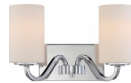

NUVO 60-5872

Willow 8 Light Caged Pendant - Aged Bronze

Fixture Type
Pendants 6-Light

Collection
Willow

Style
Traditional

Finish
Aged Bronze

Width
17"

Height
34"

Chain
48"

Number of Lights
8-Light

Light Source
Incandescent - 60W

Max Wattage
480 Watts

Wattage
60 Watts

Lamp Type
Incandescent

Bulb Type
Type B Bulb

Bulb Base
Candelabra Base

Bulb Included
No

Replaceable Light Source
Yes

Certification
UL Listed

Safety Rated
Dry Location

CA Prop-65
Warning

Energy Saver
No

Energy Star
No

UPC
045923658723

Warranty
1-Year Warranty

Voltage
120 volt

WILLOW

60-5802

60-5803

60-5804

60-5806