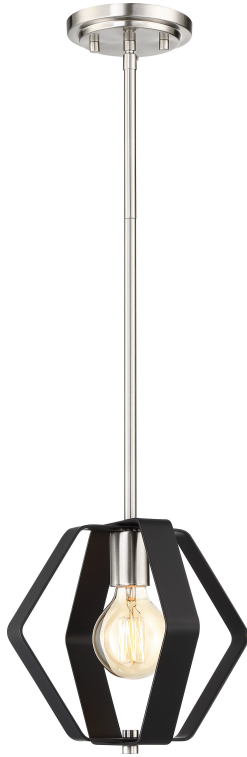

NUVO 60-6391

Zen - 1 Light 10" Pendant; Matte Black Finish with Brushed Nickel Accents

Fixture Type
Pendants 1-Light

Collection
Zen

Style
Transitional

Finish
Matte Black / Brushed Nickel
Accents

Width
14.13"

Height
50.50"

Chain
48"

Extension
3.88"

Number of Lights
1-Light

Max Wattage
60 Watts

Bulb Type
G30

Bulb Base
Medium Base

Bulb Included
No

Replaceable Light Source
Yes

Safety Rated
cETLus - Dry

Energy Saver
No

Energy Star
No

UPC
045923663918

Warranty
1-Year Warranty

Wire
12'

Voltage
120 Volts

ZEN

60-6391

60-6392

60-6393

60-6395

60-6396

60-6397