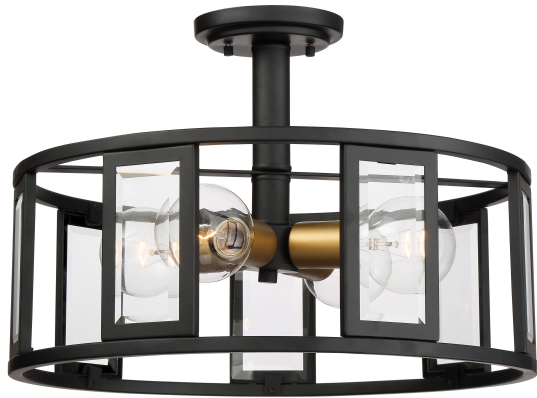

# NUVO 60-6413

Payne - 4 Light Semi Flush With Clear Beveled Glass

**Fixture Type**  
Close-To-Ceiling Semi Flush

**Collection**  
Payne

**Style**  
Traditional

**Finish**  
Midnight Bronze

**Length**  
17-1/8"

**Width**  
17-1/8"

**Height**  
11-5/8"

**Shade Description**  
Clear Beveled

**Shade Material**  
Glass

**Number of Lights**  
4-Light

**Max Wattage**  
240 Watts

**Wattage**  
60W

**Lamp Type**  
Incandescent

**Bulb Type**  
G25 Bulb

**Bulb Base**  
Medium Base

**Bulb Included**  
No

**Replaceable Light Source**  
Yes

**Certification**  
cETLus Listed

**Safety Rated**  
Dry Location

**Energy Saver**  
No

**Energy Star**  
No