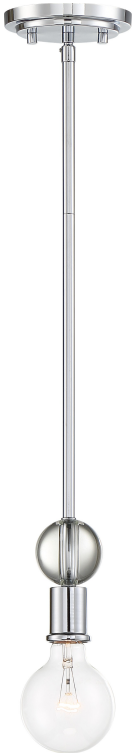

# NUVO 60-6566

Bounce - 1 Light Mini Pendant; Polished Nickel Finish with K9 Crystal

<b>Fixture Type</b> Mini Pendants	<b>Collection</b> Bounce
<b>Style</b> Transitional	<b>Finish</b> Polished Nickel
<b>Width</b> 5	<b>Height</b> 47
<b>Chain</b> 48"	<b>Number of Lights</b> 1-Light
<b>Max Wattage</b> 60 Watts	<b>Bulb Type</b> G30
<b>Bulb Base</b> Medium Base	<b>Bulb Included</b> No
<b>Replaceable Light Source</b> Yes	<b>Safety Rated</b> cETLus - Dry
<b>Energy Saver</b> No	<b>Energy Star</b> No
<b>UPC</b> 045923664847	<b>Warranty</b> 1-Year Warranty
<b>Wire</b> 12'	<b>Voltage</b> 120 Volts

## BOUNCE

60-6565

60-6566

60-6561

60-6562

60-6563

60-6564