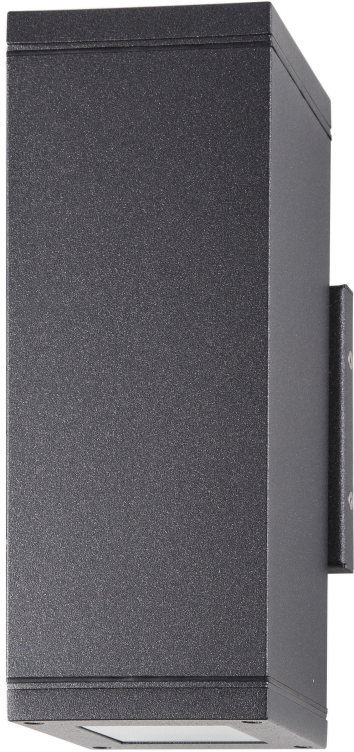

# NUVO 62-1231R1

Verona LED Large Up/Down Fixture; Anthracite Finish

**Fixture Type**  
Outdoor Wall Light

**Collection**  
Verona

**Style**  
Utility

**Finish**  
Anthracite

**Width**  
4.13"

**Height**  
10.38"

**Extension**  
7.25"

**Light Source**  
LED

**Lumen Output**  
1800 Lumens

**Max Wattage**  
24 Watts

**Wattage**  
24 Watts

**Lamp Type**  
LED

**Bulb Included**  
Yes

**Replaceable Light Source**  
No

**Average Rated Hours**  
50000

**Lamp Code**  
VERONA LARGE UP/DOWN  
LIGHT

**Kelvin Temp**  
3000K

**CRI**  
90

**Supplied Bulb**  
LED Module

**Dimmable/Non-Dimmable**  
Non-Dimmable