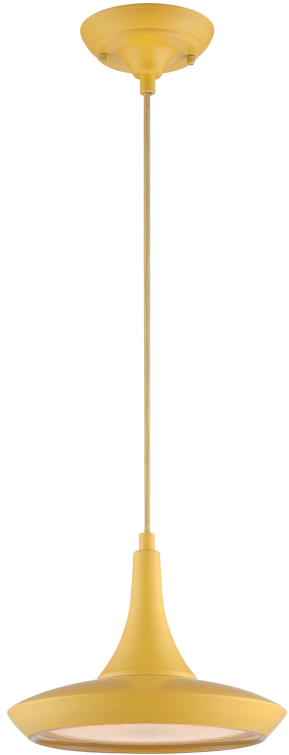

# NUVO 62-441

1-Light Colored LED Pendant Lights in Yellow Finish with Rayon Wire - Omni LED Included

<b>Fixture Type</b> Pendants 1-Light	<b>Collection</b> Fantom
<b>Style</b> Transitional	<b>Finish</b> Yellow
<b>Width</b> 10.5"	<b>Height</b> 8"
<b>Shade Description</b> Frosted	<b>Shade Material</b> Glass
<b>Number of Modules</b> 1-Module	<b>Light Source</b> LED - KolourOne Round Motivation Module - 20W/2700K
<b>Lumen Output</b> 1420	<b>Max Watts</b> 20 Watts
<b>Lamp Type</b> LED	<b>Bulb Type</b> Round LED Module
<b>Bulb Included</b> Yes	<b>Replaceable Light Source</b> No
<b>Certification</b> UL Listed	<b>Safety Rated</b> Dry Location
<b>CA Prop-65 Warning</b>	<b>CEC</b> Not T24 Compliant
<b>Energy Saver</b> Yes	<b>Energy Star</b> No
<b>UPC</b> 045923324413	<b>Warranty</b> 3-Year Warranty Light Source
<b>Wire</b> 12 Feet	<b>Voltage</b> 120 Volts

## FANTOM

62-441

62-442

62-443

62-444

62-445

62-446

62-447

**Kelvin Temp**  
2700K

**Dimmable/No**  
Yes - Dimmat

**CRI**  
84

**Suggeste Compatit**  
441

r 62-