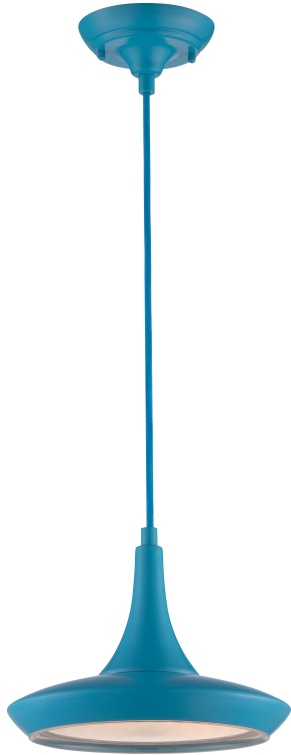

NUVO 62-444

1-Light Colored LED Pendant Lights in Blue Finish with Rayon Wire - Omni LED Included

Fixture Type Pendants 1-Light	Collection Fantom
Style Transitional	Finish Blue
Width 10.5"	Height 8"
Shade Description Frosted	Shade Material Glass
Number of Modules 1-Module	Light Source LED - KolourOne Round Motivation Module - 20W/3700K
Lumen Output 1420	Max Watts 20 Watts
Lamp Type LED	Bulb Type Round LED Module
Bulb Base Connector	Bulb Included Yes
Replaceable Light Source No	Certification UL Listed
Safety Rated Dry Location	CA Prop-65 Warning
CEC Not T24 Compliant	Energy Saver Yes
Energy Star No	UPC 045923324444
Warranty 3-Year Warranty Light Source	Wire 12 Feet

FANTOM

62-441

62-442

62-443

62-444

62-445

62-446

62-447

Voltage
120 Volts

Kelvin Temp
2700K

CRI
84 CRI

Dimmabl
Yes - Dim ble

Suggested Di
Compatible di
444