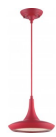

NUVO 62-444

1-Light Colored LED Pendant Lights in Blue Finish with Rayon Wire - Omni LED Included

Fixture Type Pendants 1-Light	Collection Fantom
Style Transitional	Finish Blue
Width 10.5"	Height 8"
Shade Description Frosted	Shade Material Glass
Number of Modules 1-Module	Light Source LED - KolourOne Round Motivation Module - 20W/3700K
Lumen Output 1420	Max Watts 20 Watts
Lamp Type LED	Bulb Type Round LED Module
Bulb Base Connector	Bulb Included Yes
Replaceable Light Source No	Certification UL Listed
Safety Rated Dry Location	CA Prop-65 Warning
CEC Not T24 Compliant	Energy Saver Yes
Energy Star No	UPC 045923324444
Warranty 3-Year Warranty Light Source	Wire 12 Feet

FANTOM

62-441

62-442

62-443

62-444

62-445

62-446

62-447