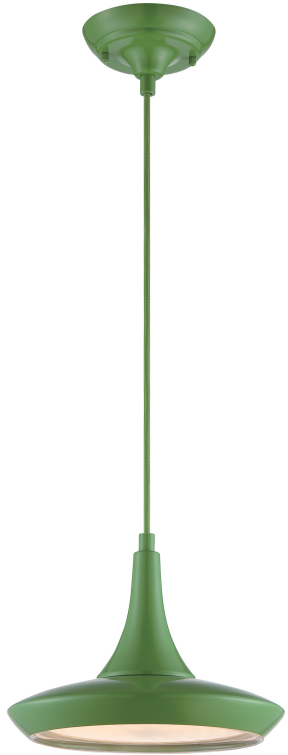

NUVO 62-445

1-Light Colored LED Pendant Lights in Green Finish with Rayon Wire - Omni LED Included

Fixture Type Pendants 1-Light	Collection Fantom
Style Transitional	Finish Green
Width 10.5"	Height 8"
Shade Description Frosted	Shade Material Glass
Number of Modules 1-Module	Light Source LED - Round Module - 18W/2700K
Lumen Output 1420	Wattage 18 Watts
Lamp Type LED	Bulb Type Round LED Module
Bulb Base Connector	Bulb Included Yes
Replaceable Light Source No	Certification UL Listed
Safety Rated Dry Location	CA Prop-65 Warning
CEC Not T24 Compliant	Energy Saver Yes
Energy Star No	UPC 045923324451
Warranty 3-Year Warranty Light Source	Wire 12 Feet

FANTOM

62-441

62-442

62-443

62-444

62-445

62-446

62-447

Voltage
120 Volts

Kelvin Temp
2700K

CRI
84 CRI

Dimmabl
Yes - Dimmable

Suggested Di
Compatible di
445