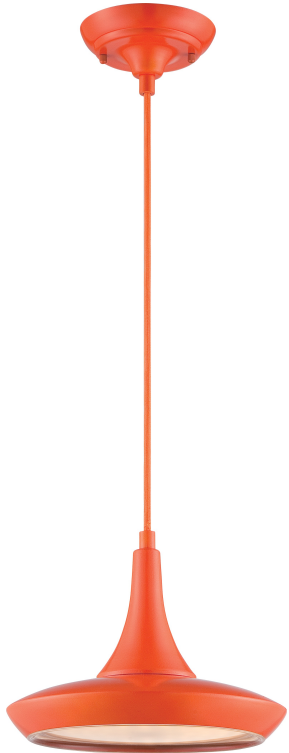

# NUVO 62-446

1-Light Colored LED Pendant Lights in Orange Finish with Rayon Wire - Omni LED Included

<b>Fixture Type</b> Pendants 1-Light	<b>Collection</b> Fantom
<b>Style</b> Transitional	<b>Finish</b> Orange
<b>Width</b> 10.5"	<b>Height</b> 8"
<b>Shade Description</b> Frosted	<b>Shade Material</b> Glass
<b>Number of Modules</b> 1-Module	<b>Light Source</b> Circular LED Module
<b>Lumen Output</b> 1420 Lumens	<b>Wattage</b> 20 Watts
<b>Lamp Type</b> LED	<b>Bulb Type</b> Round LED Module
<b>Bulb Base</b> Connector	<b>Bulb Included</b> Yes
<b>Replaceable Light Source</b> No	<b>Certification</b> UL Listed
<b>Safety Rated</b> Dry Location	<b>CA Prop-65</b> Warning
<b>CEC</b> Not T24 Compliant	<b>Energy Saver</b> Yes
<b>Energy Star</b> No	<b>UPC</b> 045923324468
<b>Warranty</b> 3-Year Warranty Light Source	<b>Wire</b> 12 Feet

## FANTOM

62-441

62-442

62-443

62-444

62-445

62-446

62-447

**Voltage**  
120 Volts

**Kelvin Temp**  
2700K

**Dimmable/No**  
Yes - Dimmable

**Average Rated Hours**  
30000 Hours

**CRI**  
84 CRI

**Suggeste  
Compatit**  
446

or 62-