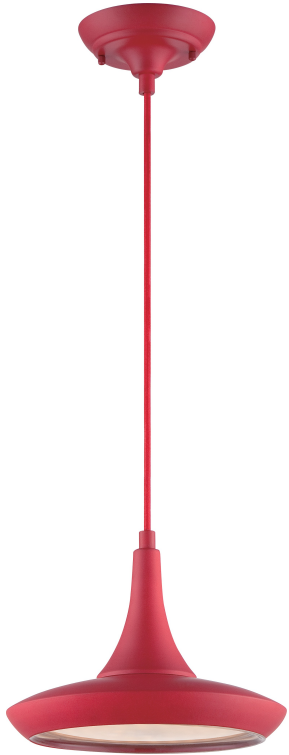

NUVO 62-447

1-Light Colored LED Pendant Lights in Red Finish with Rayon Wire - Omni LED Included

Fixture Type Pendants 1-Light	Collection Fantom
Style Transitional	Finish Red
Width 10.5"	Height 8"
Shade Description Frosted	Shade Material Glass
Number of Modules 1-Module	Light Source LED - KolourOne Round Motivation Module - 90W/2700K
Lumen Output 1420	Wattage 20 Watts
Lamp Type LED	Bulb Type Round LED Module
Bulb Base Connector	Bulb Included Yes
Replaceable Light Source No	Certification UL Listed
Safety Rated Dry Location	CA Prop-65 Warning
CEC Not T24 Compliant	Energy Saver Yes
Energy Star No	UPC 045923324475
Warranty 3-Year Warranty Light Source	Wire 12 Feet

FANTOM

62-441

62-442

62-443

62-444

62-445

62-446

62-447

Voltage
120 Volts

Kelvin Temp
2700K

CRI
84 CRI

Dimmabl
Yes - Dimmable

Suggested Di
Compatible di
447