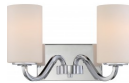

NUVO 60-5805

Willow - 5 Light Hanging Fixture with White Glass

Fixture Type
Chandelier 5-Light

Collection
Willow

Style
Traditional

Finish
Polished Nickel

Width
27"

Height
21"

Wire
12'

Voltage
120 volt

WILLOW

60-5800

60-5801

60-5802

60-5803

60-5804

60-5805

60-5806

60-5807

60-5808

60-5809