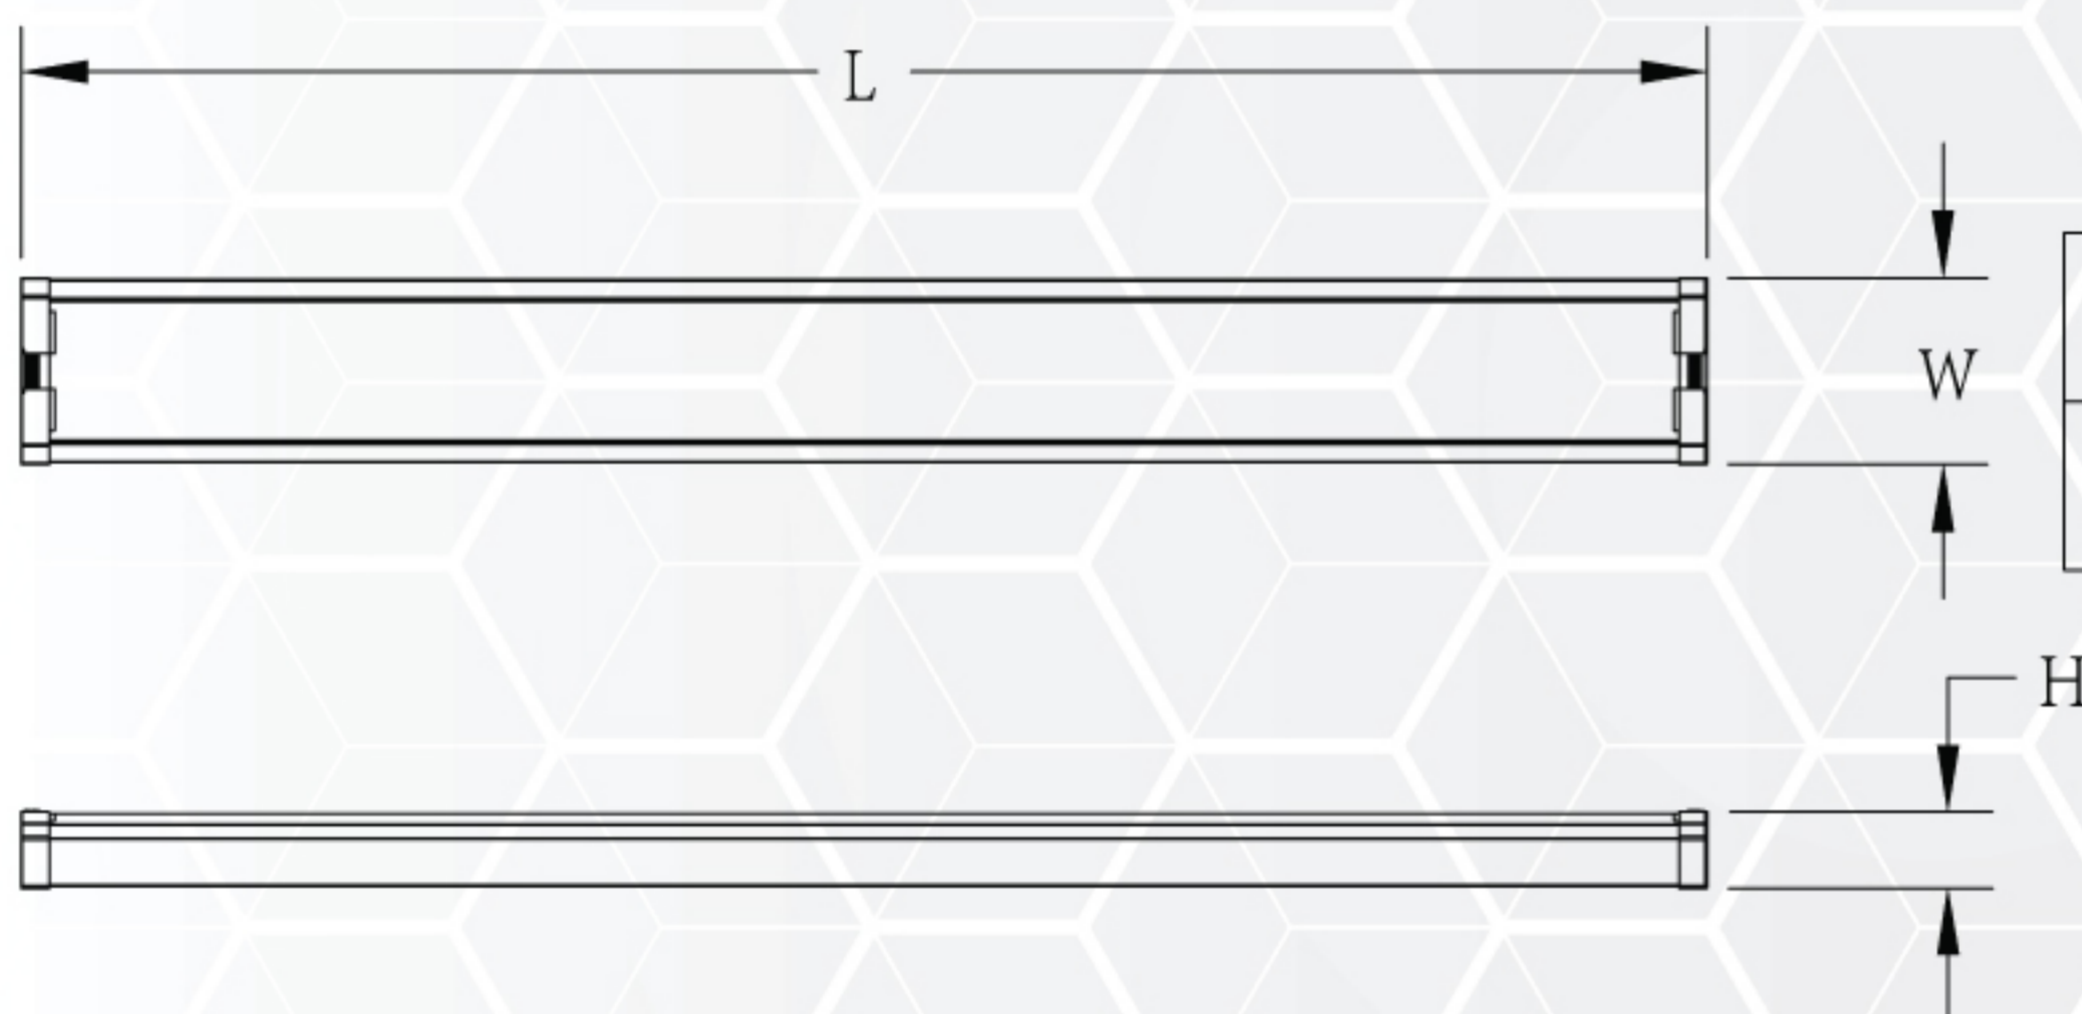

#### 4FT Power and CCT adjusted Wrap-Around Light

- Universal voltage: 120-347V
- Available with surface-mounted installation
- Diffused light, Damp location rated, Polycarbonate lens
- Power and CCT can be adjusted in three levels
- 5 year warranty

### DIMENSIONS

Model	L×W×H (mm/inch)
OD-4WA-3CCT+WT	1194*136*55/47''*5.36''*2.17''