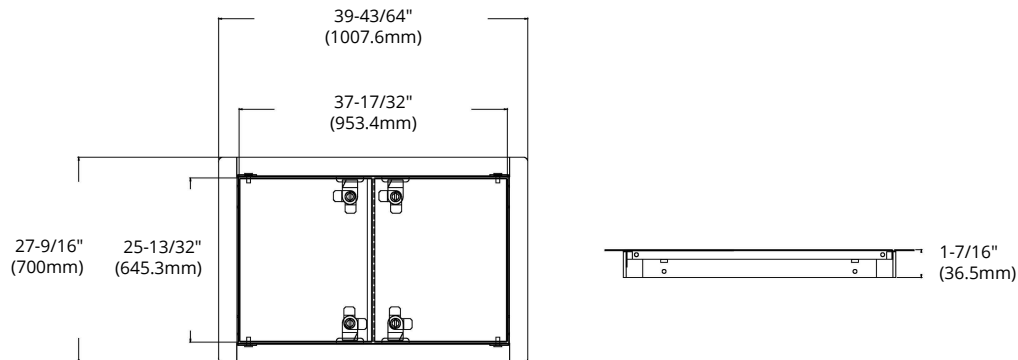

## MODEL FAP-38"x26"

### HIGHLIGHTS

- 38 inches by 26 inches Flush Access Panel with welded frame and strong durable bended door lid
- White powder coated finish or coating in special colours provides high durability and corrosion protection
- With its concealed hinge, the door leaf can be opened from either left or right
- Good value for all plumbing, electrical, mechanical applications
- Easy installation — no further painting required
- Screwdriver operated cam latch

### SPECIFICATIONS

Model	<b>FAP-38"x26"</b>
Construction	Steel welded, with white powder coated finish or coating in special colours
Hinge	Concealed — makes door leaf opening from either left or right possible
Frame	Welded
Door Lid	Bended — contributes to strength and durability
Cam Latch	Screwdriver operated
Applications	All Plumbing / Electrical / Mechanical applications

### DIMENSIONS

Reference	QTY.	Remarks	Project:
			Location:
			Architect:
			Engineer:
			Contractor:
			Submitted by:
			Date: