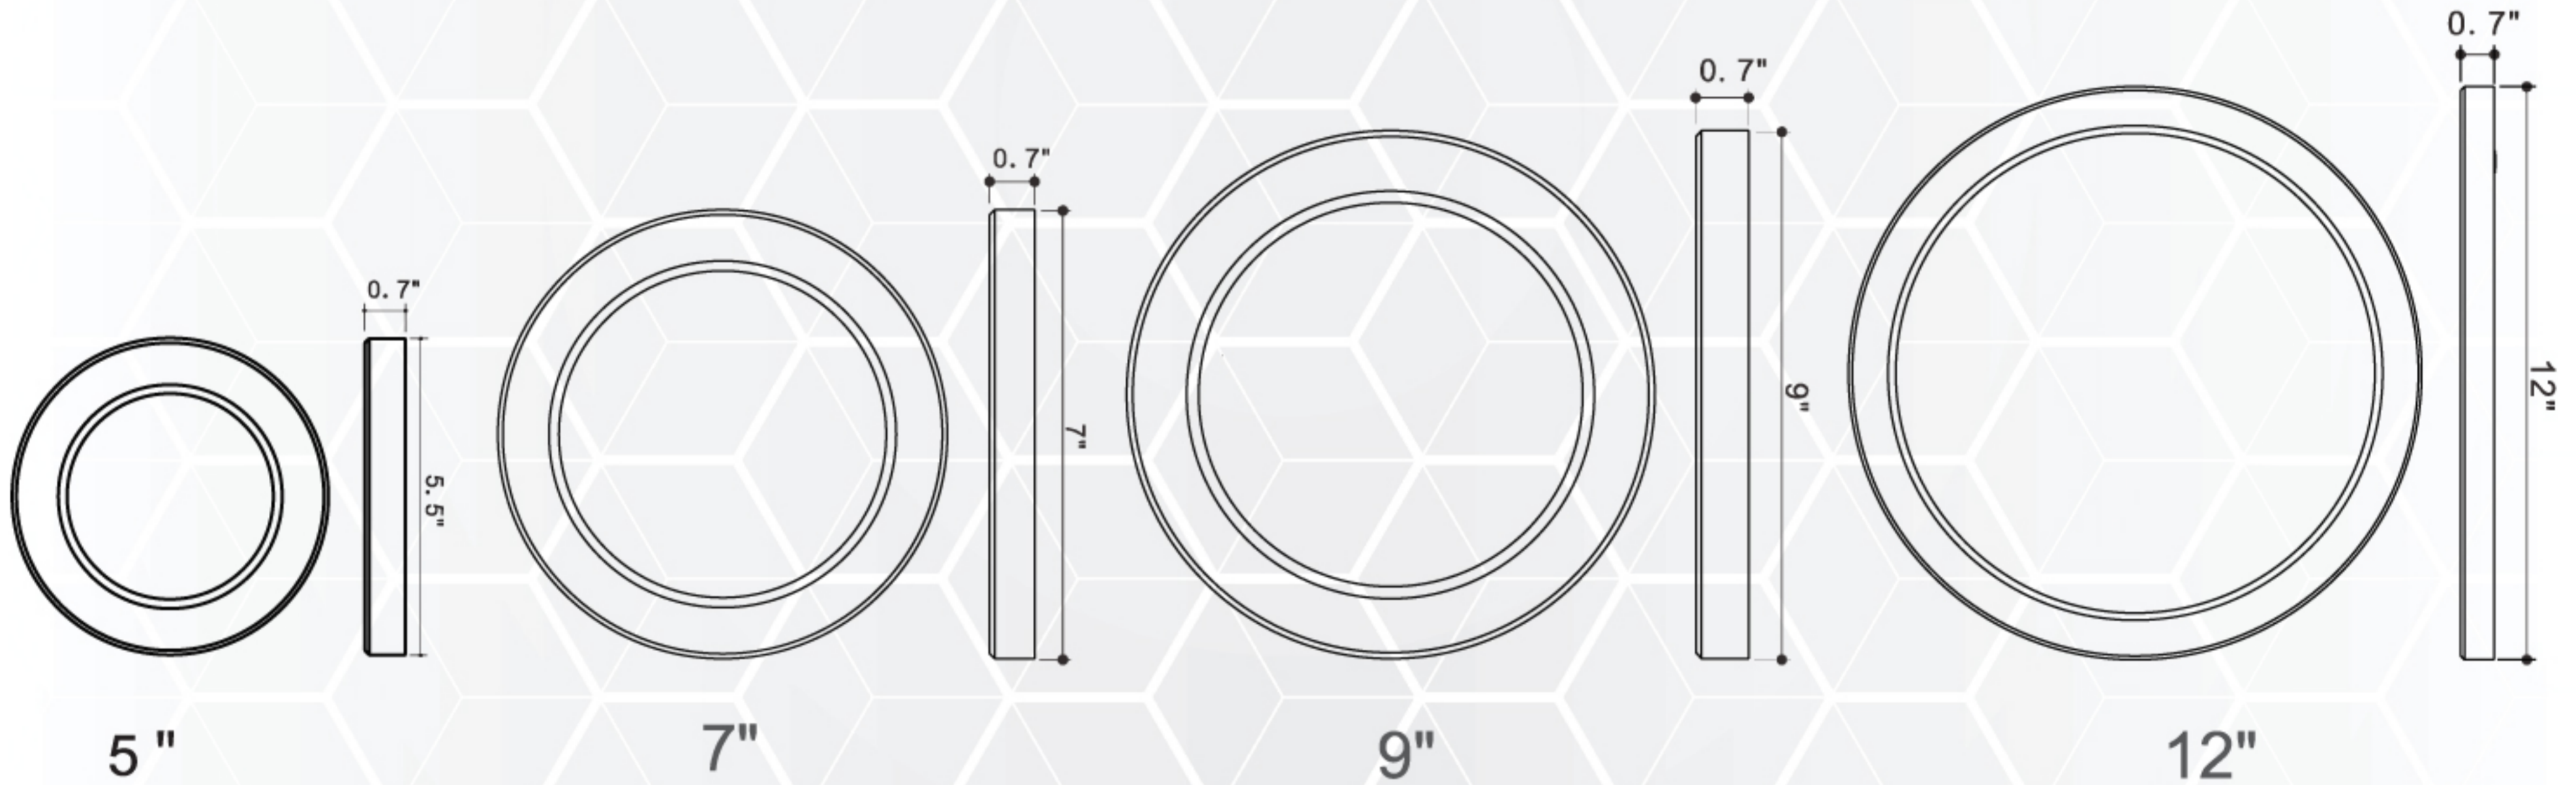

#### 5", 7", 9" and 12" Flush Mounts With Adjustable CCT

- Edge-lit technology, no glare or dark spots, instant-on
- This 0.7" thick luminaire is easy to install on standard J-boxes with mounting bracket
- Construction: PC lamp body with white translucent acrylic lens
- Triac Dimmable, Certified airtight, IC rated
- CCT selectable: 2700K, 3000K, 3500K, 4000K, 5000K
- Rated for long life - over 50,000 hours

### DIMENSIONS