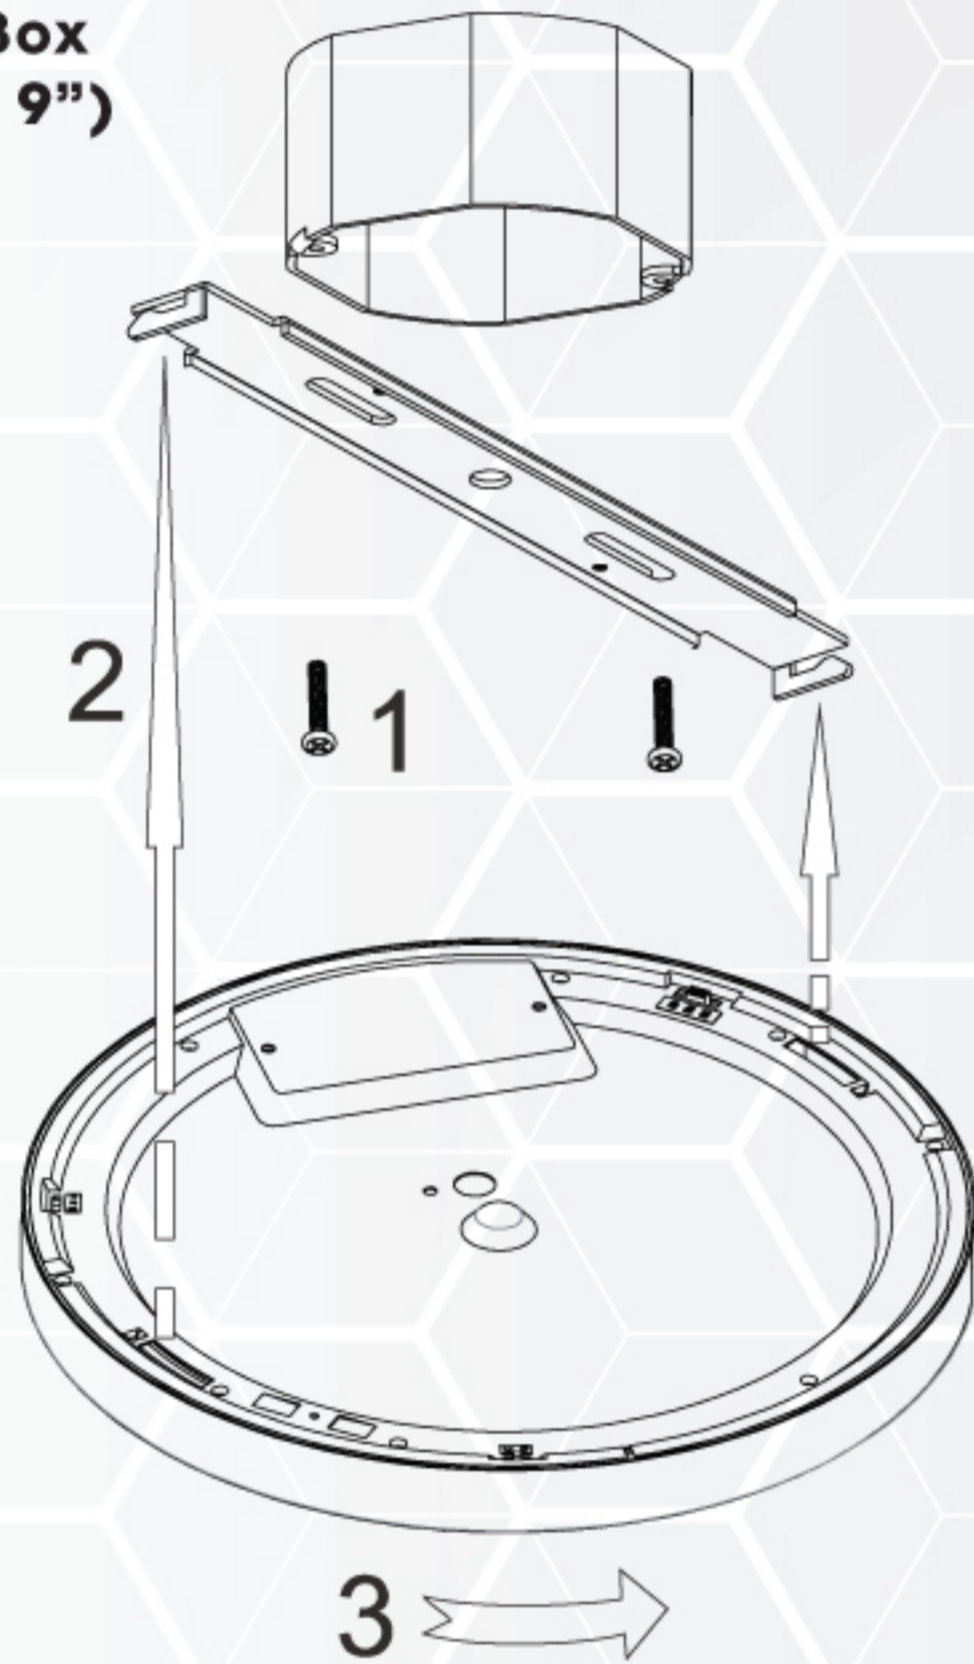

#### 5", 7", 9" and 12" Flush Mounts With Adjustable CCT

- Edge-lit technology, no glare or dark spots, instant-on
- This 0.7" thick luminaire is easy to install on standard J-boxes with mounting bracket
- Construction: PC lamp body with white translucent acrylic lens
- Triac Dimmable, Certified airtight, IC rated
- CCT selectable: 2700K, 3000K, 3500K, 4000K, 5000K
- Rated for long life - over 50,000 hours

### DIMENSIONS

### SPECIFICATIONS

Model	FM1-5-5CCT	FM1-7-5CCT	FM1-9-5CCT	FM1-12-5CCT
Wattage	9W	15W	18W	23W
Voltage	AC120V, 60Hz			
Lumens	600lm	1000lm	1400lm	1950lm
Beam Angle	110°			
Lifetime	50000 hours			
Air Tight	Yes			
Rating	IC rated   Wet location   Indoor use			
Grade of Protection	IP54			
CRI	80Ra+			
Colour Temp.	2700K / 3000K / 3500K / 4000K / 5000K			
Dimming	Triac Dimming			
Application	Corridors / Lobbies / Kitchens / Bathrooms / Bedrooms			
Operating Temp.	-20°C ~ +40°C			

### INCLUDED IN BOX

- 5" & 7" & 9" Plastic Round Slim Surface
- Two Mounting Screws
- Three Wire Nuts
- 1 mounting bracket

Reference	QTY.	Remarks	Project:
			Location:
			Architect:
			Engineer:
			Contractor:
			Submitted by:
			Date: