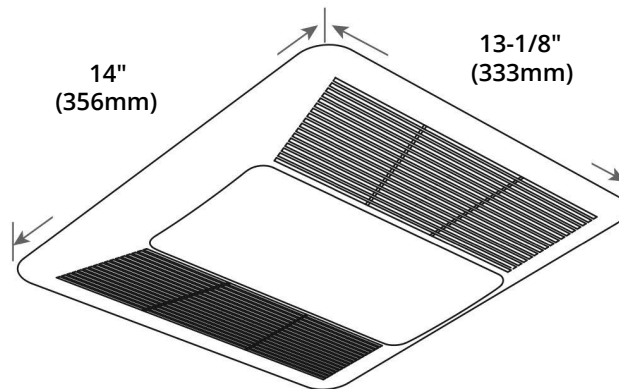

Light Grille

PART # OD-LTG

HIGHLIGHTS

- Available in white colour
- Torsion springs included for easy installation
- 13" x 14" LED light polymeric grille with night kit/light

Compatible Fans
(sold separately)

ODD-110
OD-9005PB
OD-1109PB
OD-1209PB
OD-1505PB

Universal Series

SPECIFICATIONS

Model	OD-LTG
Wattage	Max. 26W
Base socket	E26 base

DIMENSIONS

Reference	QTY.	Remarks	Project:
			Location:
			Architect:
			Engineer:
			Contractor:
			Submitted by:
			Date: