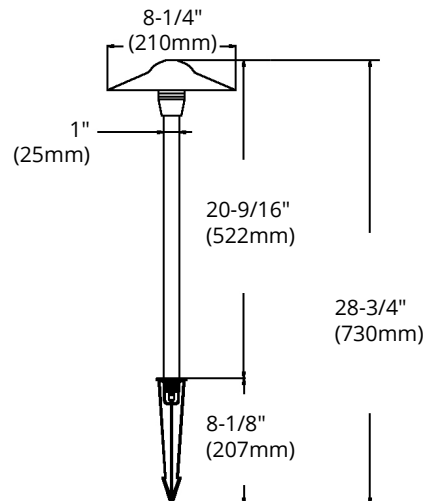

DIMENSIONS

Reference	QTY.	Remarks	Project:
			Location:
			Architect:
			Engineer:
			Contractor:
			Submitted by:
			Date:

ORTECH reserves the right to modify at any time, without notice, any or all of our product's features, designs, components and specifications to meet market changes.