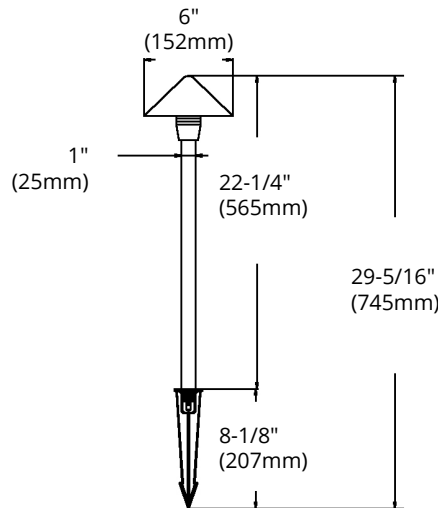

DIMENSIONS

Reference	QTY.	Remarks	Project:
			Location:
			Architect:
			Engineer:
			Contractor:
			Submitted by:
			Date:

ORTECH reserves the right to modify at any time, without notice, any or all of our product's features, designs, components and specifications to meet market changes.