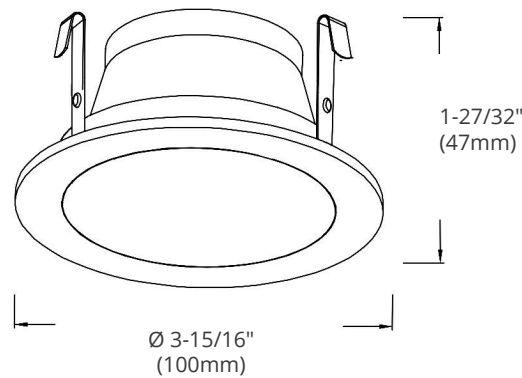

Recessed Light Trims

MODEL ODT2-352 SG WH

HIGHLIGHTS

- GU10 35W Max lamp 3" Recessed Light Trims for shower room
- White powder coating finished for rust-proof
- With frosted glass for bathroom use
- Easy installation

SPECIFICATIONS

Model	ODT2-352 SG WH
Application	Shower room
Material	Metal and Glass
Mounting	Suitable for all the 3" recessed can
Lamp loading from the back	Yes
Lamp Type	GU10 35W Max

DIMENSIONS

ORTECH reserves the right to modify at any time, without notice, any or all of our product's features, designs, components and specifications to meet market changes.