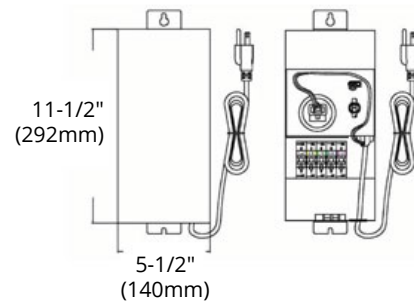

DIMENSIONS

Reference	QTY.	Remarks	Project:
			Location:
			Architect:
			Engineer:
			Contractor:
			Submitted by:
			Date:

ORTECH reserves the right to modify at any time, without notice, any or all of our product's features, designs, components and specifications to meet market changes.