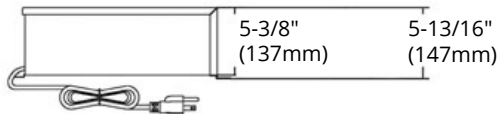

DIMENSIONS

Reference	QTY.	Remarks	Project:
			Location:
			Architect:
			Engineer:
			Contractor:
			Submitted by:
			Date:

ORTECH reserves the right to modify at any time, without notice, any or all of our product's features, designs, components and specifications to meet market changes.