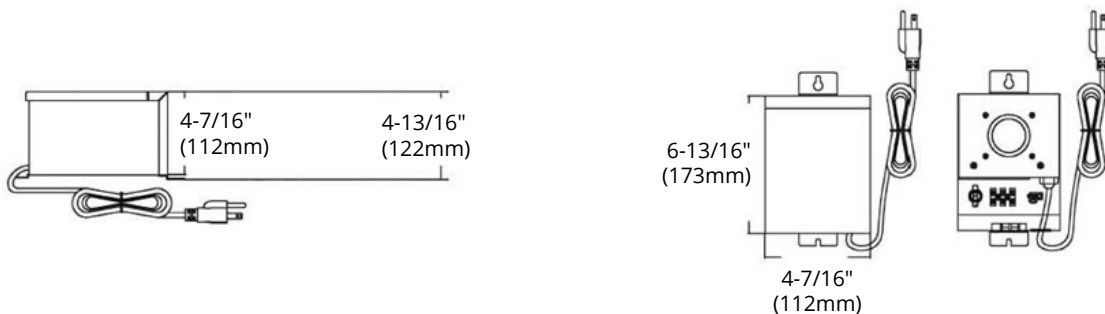

DIMENSIONS

Reference	QTY.	Remarks	Project:
			Location:
			Architect:
			Engineer:
			Contractor:
			Submitted by:
			Date:

ORTECH reserves the right to modify at any time, without notice, any or all of our product's features, designs, components and specifications to meet market changes.