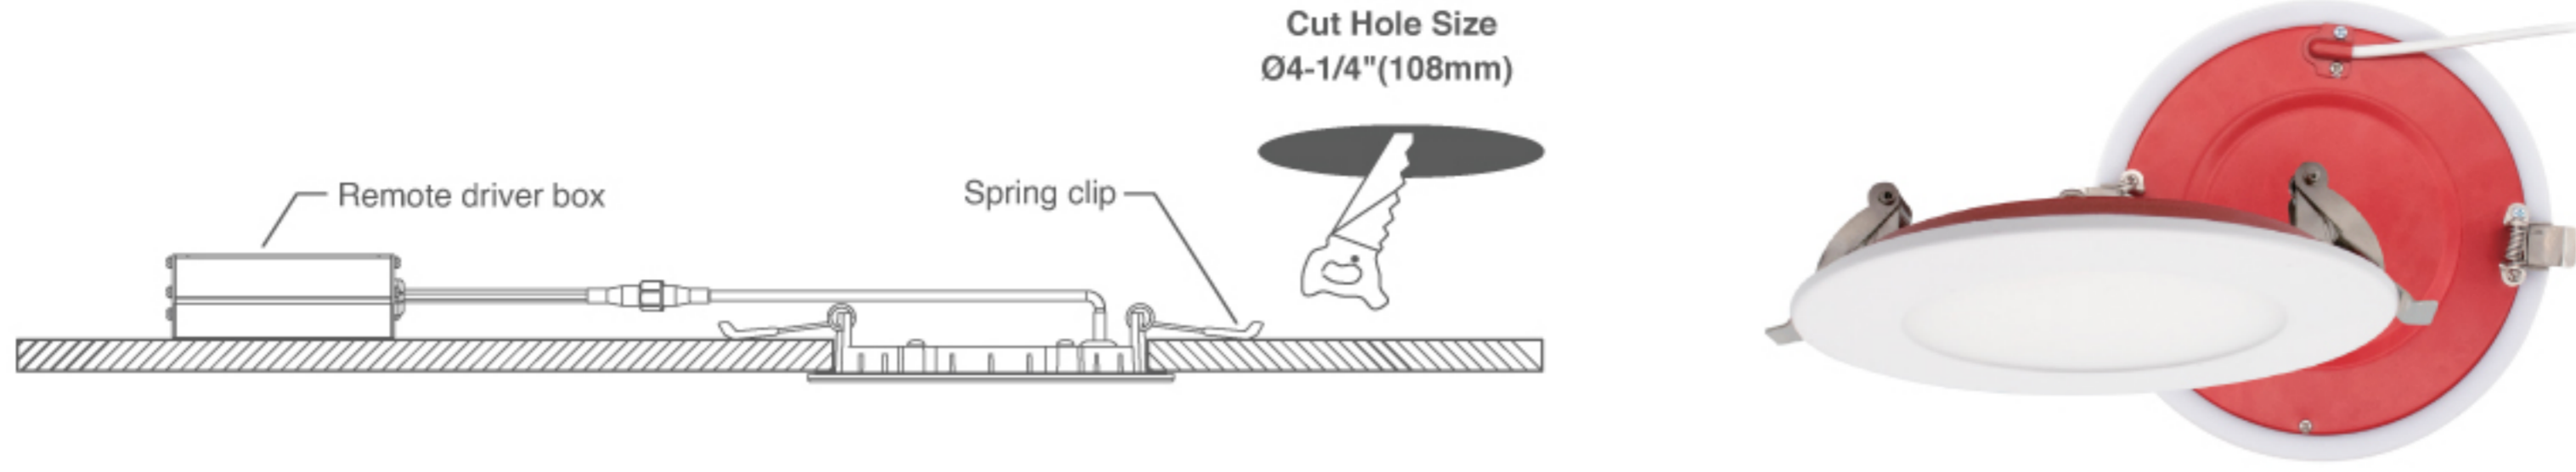

LED Slim Lights

MODEL SLIM4FR-5CCT

HIGHLIGHTS

- Reinforced and heat resistant steel casting providing 2-hour fire rating
- 4" LED Fire Rated Recessed Downlight - with Adjustable CCT
- Residential / Commercial grade driver included
- Tested & Certified to comply with UL 263-2011(R2022) & ASTM E119-20 & CAN/ULC-S101-14
- Rated for ceiling assemblies with up to 2 layers of drywall, each 5/8 inch, for a total of 1-1/4 inches

SPECIFICATIONS

Model	SLIM4FR-5CCT
Wattage	12W
Voltage	120V AC
Dimmable	Yes
Light Output	800 lmn
Power Factor	>0.9
Application	Recessed ceiling / Balcony / Overhanging eaves
CRI Warranty	80Ra 5 Years
Location	Wet Location
Grade Of Protection	IP54
Beam Angle	120°
Colour Temp.	2700K / 3000K / 3500K / 4000K / 5000K
Operating Temp.	-20°C~40°C

DIMENSIONS

INSTALLATION

ACCESSORIES (SOLD SEPARATELY)

DECORATIVE TRIMS

SLIM4-RING BK
(Black Ring)

SLIM4-RING SN
(Satin Nickel Ring)

MOUNTING PLATES

PLATE 26-4A