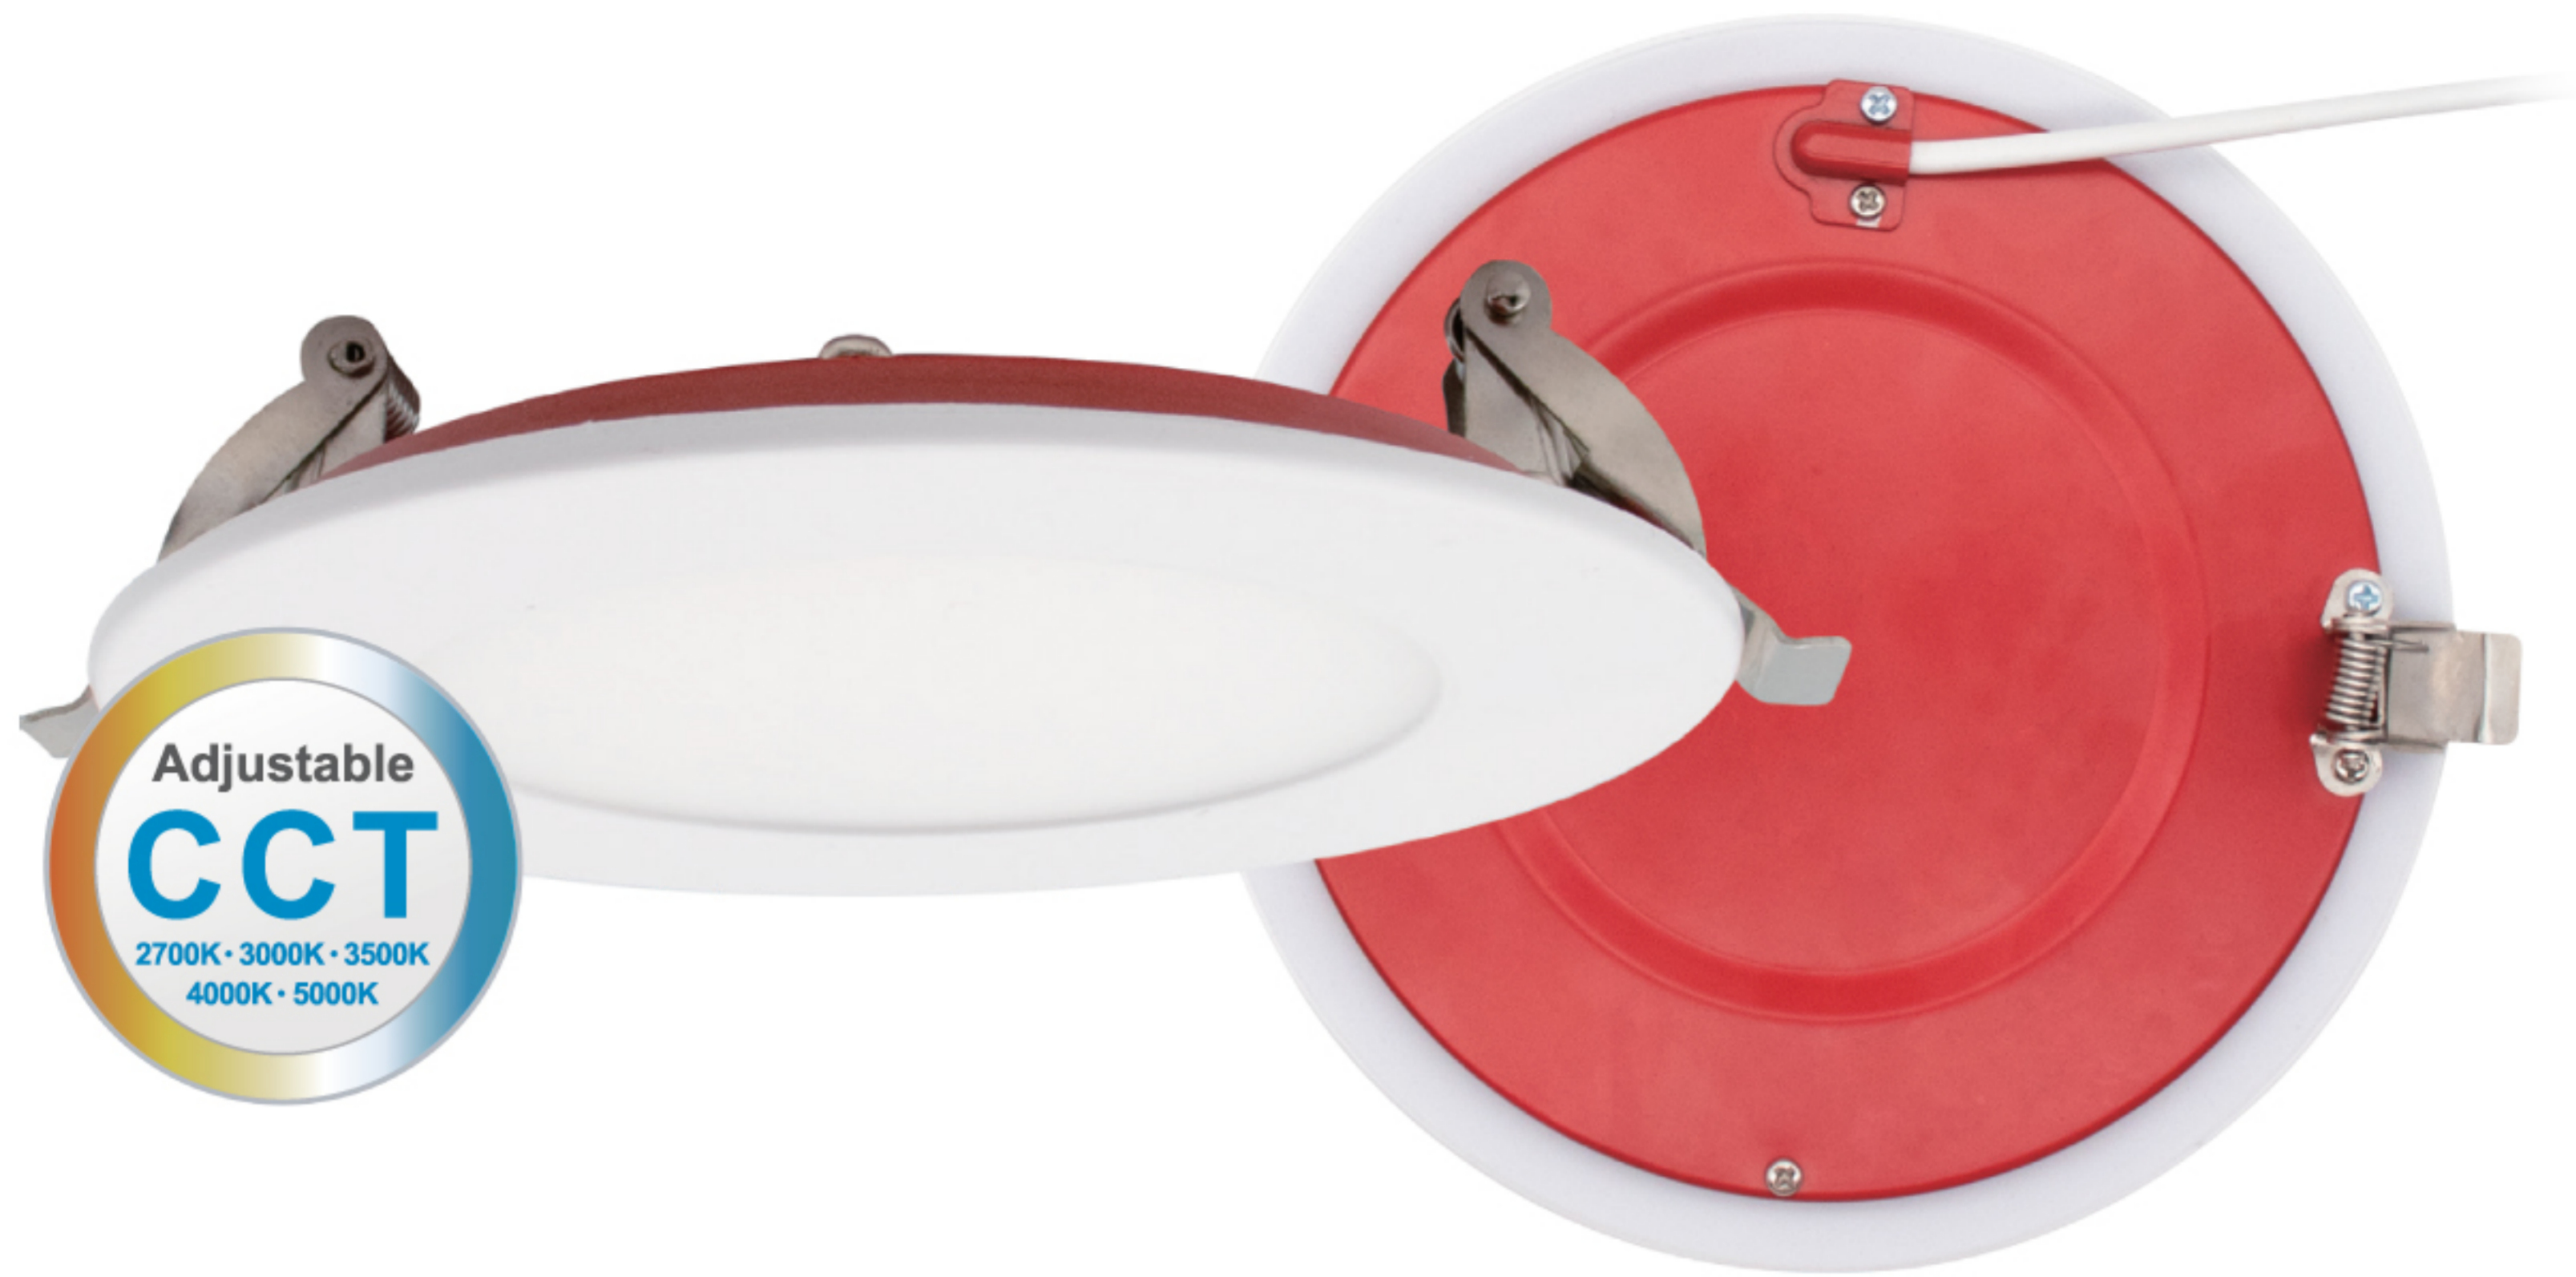

LED Slim Lights

MODEL SLIM4FR-5CCT

HIGHLIGHTS

- Reinforced and heat resistant steel casting providing 2-hour fire rating
- 4" LED Fire Rated Recessed Downlight - with Adjustable CCT
- Residential / Commercial grade driver included
- Tested & Certified to comply with UL 263-2011(R2022) & ASTM E119-20 & CAN/ULC-S101-14
- Rated for ceiling assemblies with up to 2 layers of drywall, each 5/8 inch, for a total of 1-1/4 inches

SPECIFICATIONS

Model	SLIM4FR-5CCT
Wattage	12W
Voltage	120V AC
Dimmable	Yes
Light Output	800 lmn
Power Factor	>0.9
Application	Recessed ceiling / Balcony / Overhanging eaves
CRI Warranty	80Ra 5 Years
Location	Wet Location
Grade Of Protection	IP54
Beam Angle	120°
Colour Temp.	2700K / 3000K / 3500K / 4000K / 5000K
Operating Temp.	-20°C~40°C

DIMENSIONS

INSTALLATION

ACCESSORIES (SOLD SEPARATELY)

DECORATIVE TRIMS

SLIM4-RING BK
(Black Ring)

SLIM4-RING SN
(Satin Nickel Ring)

MOUNTING PLATES

PLATE 26-4A