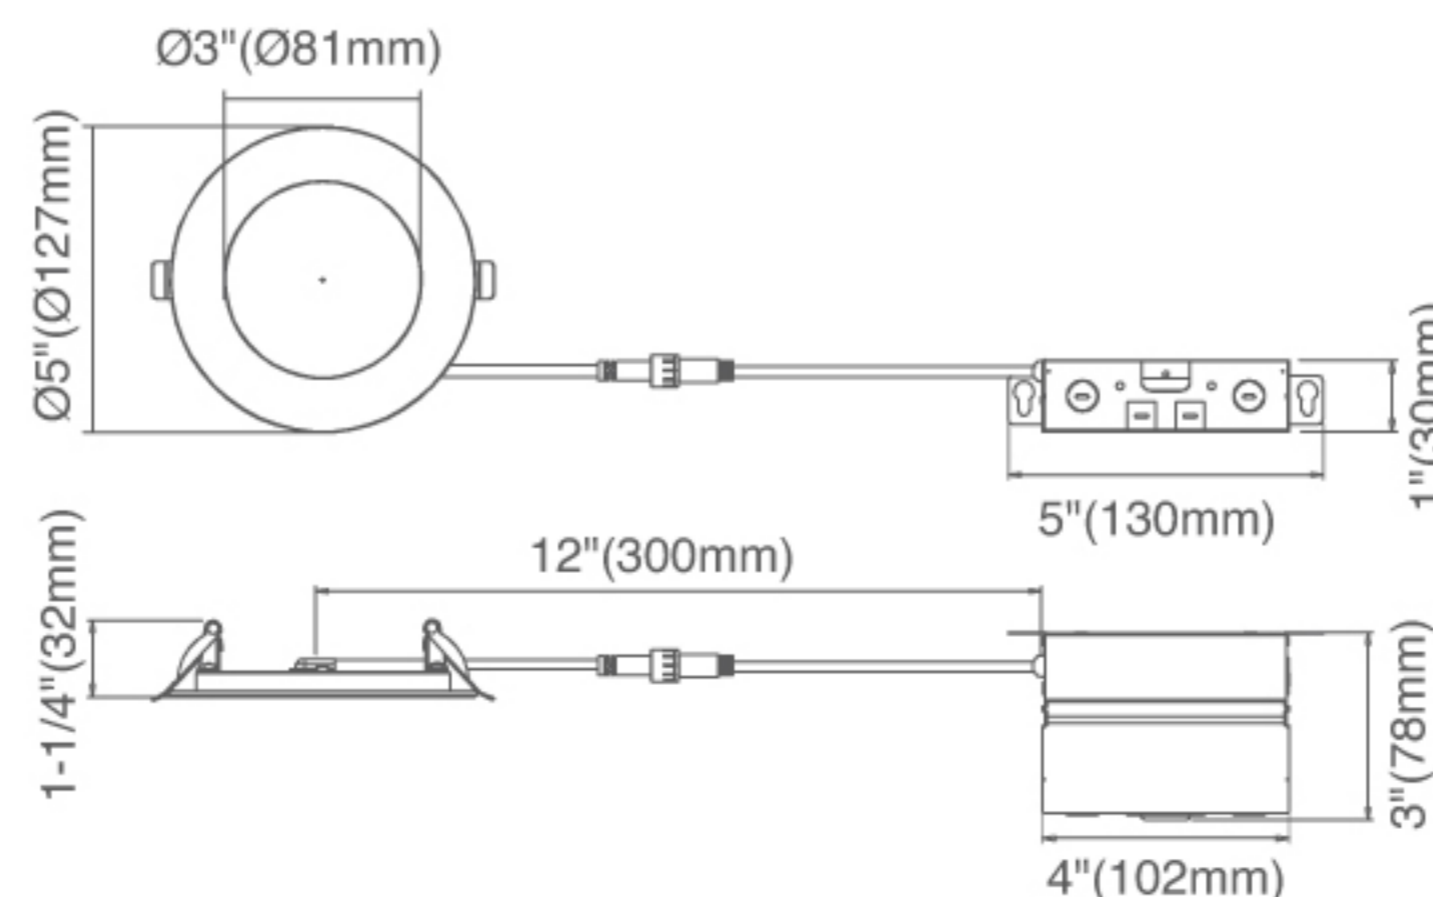

LED Slim Lights

MODEL SLIM4FR-5CCT

HIGHLIGHTS

- Reinforced and heat resistant steel casting providing 2-hour fire rating
- 4" LED Fire Rated Recessed Downlight - with Adjustable CCT
- Residential / Commercial grade driver included
- Tested & Certified to comply with UL 263-2011(R2022) & ASTM E119-20 & CAN/ULC-S101-14
- Rated for ceiling assemblies with up to 2 layers of drywall, each 5/8 inch, for a total of 1-1/4 inches

SPECIFICATIONS

Model	SLIM4FR-5CCT
Wattage	12W
Voltage	120V AC
Dimmable	Yes
Light Output	800 lmn
Power Factor	>0.9
Application	Recessed ceiling / Balcony / Overhanging eaves
CRI Warranty	80Ra 5 Years
Location	Wet Location
Grade Of Protection	IP54
Beam Angle	120°
Colour Temp.	2700K / 3000K / 3500K / 4000K / 5000K
Operating Temp.	-20°C~40°C

DIMENSIONS

INSTALLATION

ACCESSORIES (SOLD SEPARATELY)

DECORATIVE TRIMS

SLIM4-RING BK
(Black Ring)

SLIM4-RING SN
(Satin Nickel Ring)

MOUNTING PLATES

PLATE 26-4A