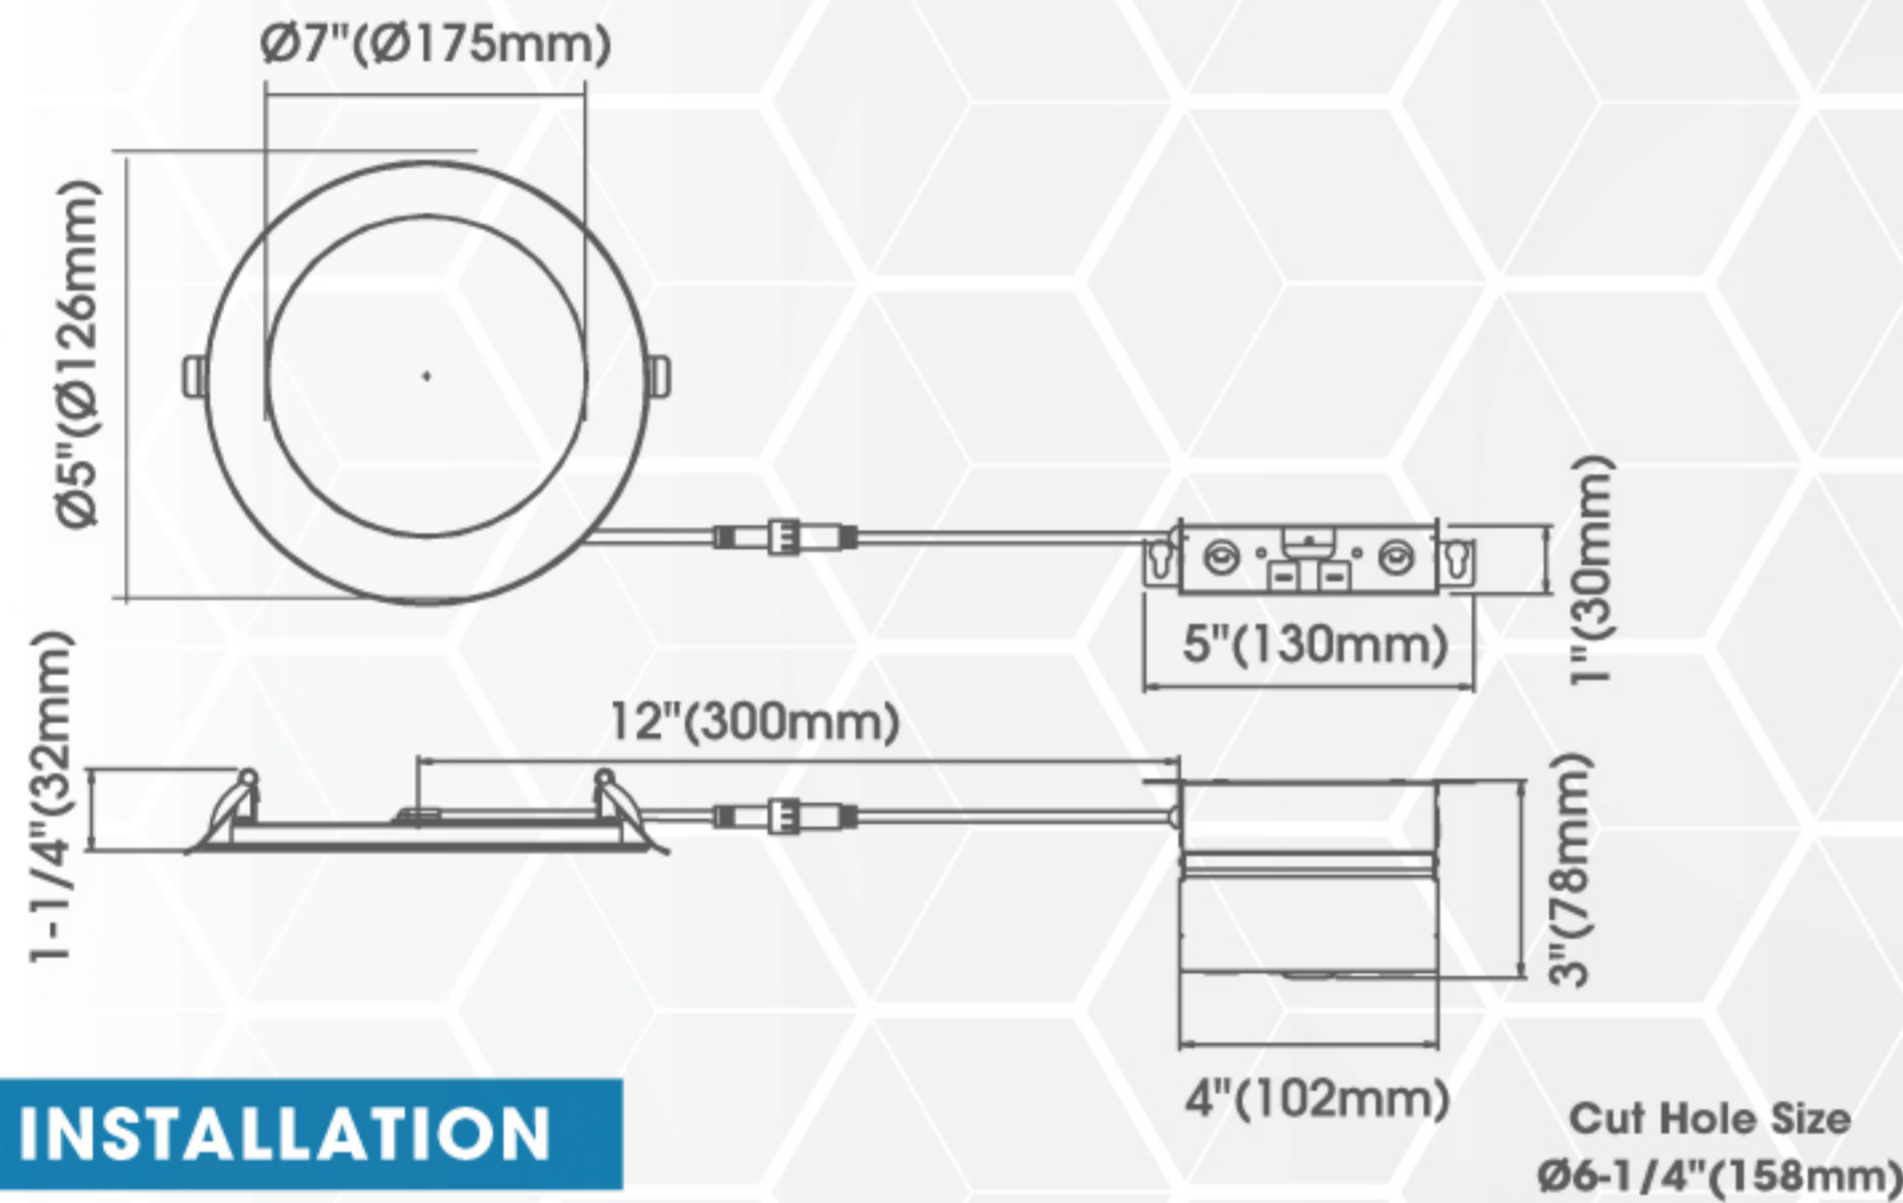

LED SLIM LIGHTS

SLIM6FR-5CCT

HIGHLIGHTS

6" LED Fire Rated Recessed Downlight - with Adjustable CCT

- Reinforced and heat resistant steel casting providing 2-hour fire rating
- Junction box with commercial grade driver included
- Easy installation (no additional box required)
- 5-color field selectable CCT - 2700K, 3000K, 3500K, 4000K, 5000K
- Tested & Certified to comply with UL 263-2011(R2022) & ASTM E119-20 & CAN/ULC-S101-14
- Rated for ceiling assemblies with up to 2 layers of drywall, each 5/8 inch, for a total of 1-1/4 inches

DIMENSIONS

INSTALLATION

SPECIFICATIONS

Model	SLIM6FR-5CCT
Wattage	15W
Voltage	AC120V, 60Hz
Lumens	1000lm
Beam Angle	120°
Lifetime	50000 hours
Air Tight	Yes
Rating	IC rated Wet locations
Grade of Protection	IP54
CRI Warranty	80Ra 5 Years
Colour Temp.	2700K / 3000K / 3500K / 4000K / 5000K
Dimming	Triac Dimming
Operating Temp.	-20°C ~ +40°C

LED SLIM LIGHTS

SLIM6FR-5CCT

TESTING REPORT

Height	Eavg, Errax	Angle: 111.13 deg	Diameter
1m	120.4,404.31x		291.71 CM
2m	30.10,101.11x		583.42 CM
3m	13.38,44.921x		875.12 CM
4m	7.525,25.271x		1166.83 CM
5m	4.816,16.171x		1458.54 CM
6m	3.345,11.231x		1750.24 CM
7m	2.457,8.2501x		2041.96 CM
8m	1.881,6.3171x		2333.66 CM
9m	1.486,4.9911x		2625.37 CM
10m	1.204,4.0431x		2917.08 CM

Polar Curves Wide Distribution

ACCESSORIES (SOLD SEPARATELY)

DECORATIVE TRIMS

SLIM6-RING SN
(Satin Nickel)

SLIM6-RING BK
(Black)

MOUNTING PLATES

PLATE 26-6

PLATE 6-HB