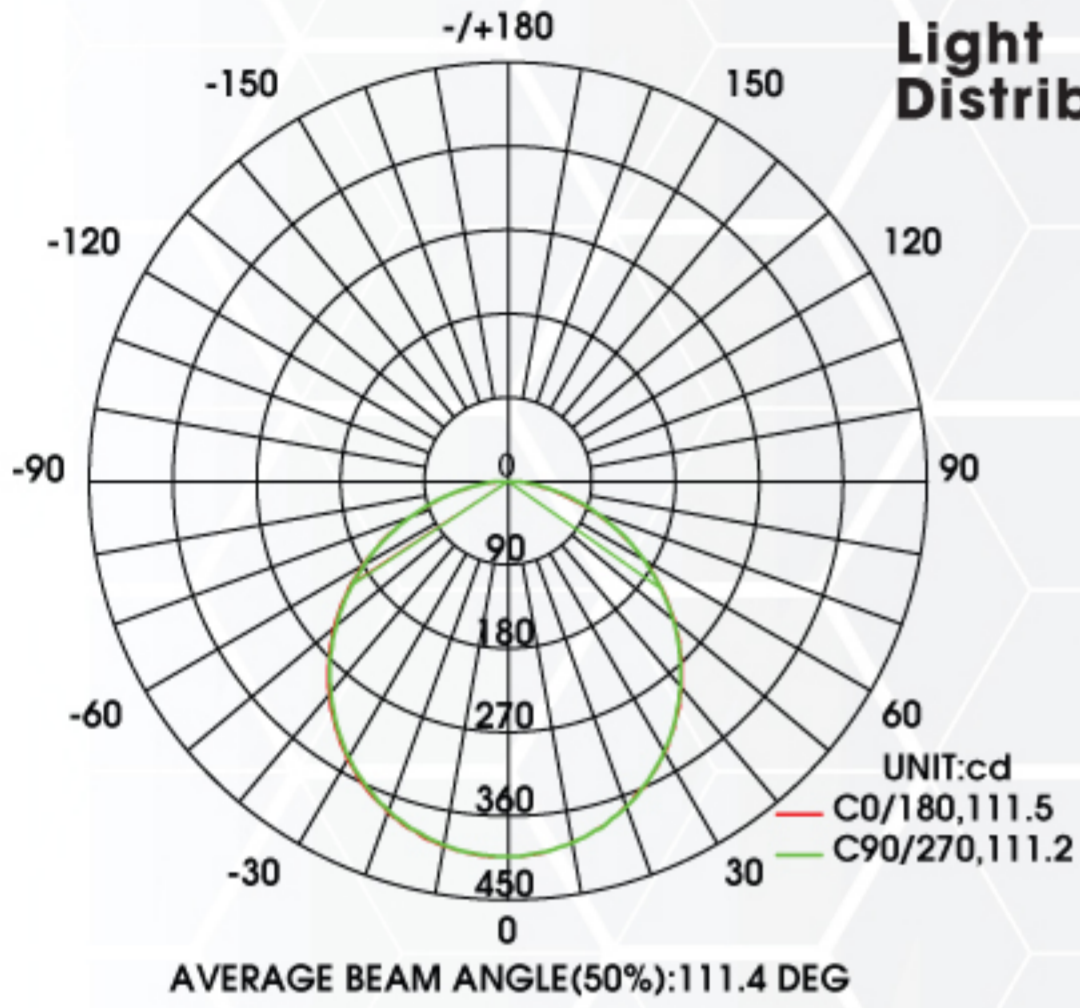

LED SLIM LIGHTS

SLIM6FR-5CCT

HIGHLIGHTS

6" LED Fire Rated Recessed Downlight - with Adjustable CCT

- Reinforced and heat resistant steel casting providing 2-hour fire rating
- Junction box with commercial grade driver included
- Easy installation (no additional box required)
- 5-color field selectable CCT - 2700K, 3000K, 3500K, 4000K, 5000K
- Tested & Certified to comply with UL 263-2011(R2022) & ASTM E119-20 & CAN/ULC-S101-14
- Rated for ceiling assemblies with up to 2 layers of drywall, each 5/8 inch, for a total of 1-1/4 inches

DIMENSIONS

INSTALLATION

SPECIFICATIONS

Model	SLIM6FR-5CCT
Wattage	15W
Voltage	AC120V, 60Hz
Lumens	1000lm
Beam Angle	120°
Lifetime	50000 hours
Air Tight	Yes
Rating	IC rated Wet locations
Grade of Protection	IP54
CRI Warranty	80Ra 5 Years
Colour Temp.	2700K / 3000K / 3500K / 4000K / 5000K
Dimming	Triac Dimming
Operating Temp.	-20°C ~ +40°C

LED SLIM LIGHTS

SLIM6FR-5CCT

TESTING REPORT

Height	Eavg, Errax	Angle: 111.13 deg	Diameter
1m	120.4,404.31x		291.71 CM
2m	30.10,101.11x		583.42 CM
3m	13.38,44.921x		875.12 CM
4m	7.525,25.271x		1166.83 CM
5m	4.816,16.171x		1458.54 CM
6m	3.345,11.231x		1750.24 CM
7m	2.457,8.2501x		2041.96 CM
8m	1.881,6.3171x		2333.66 CM
9m	1.486,4.9911x		2625.37 CM
10m	1.204,4.0431x		2917.08 CM