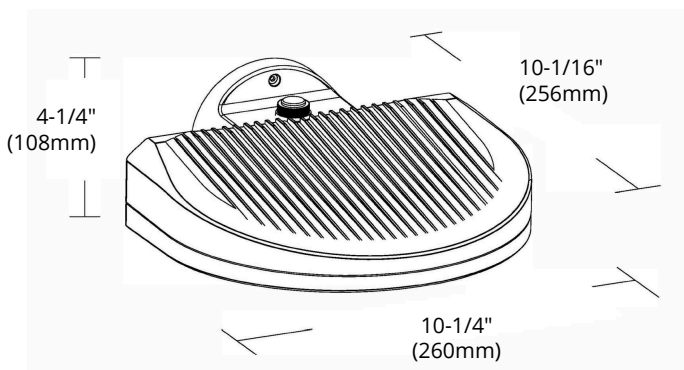

DIMENSIONS

Reference	QTY.	Remarks	Project:
			Location:
			Architect:
			Engineer:
			Contractor:
			Submitted by:
			Date:

ORTECH reserves the right to modify at any time, without notice, any or all of our product's features, designs, components and specifications to meet market changes.