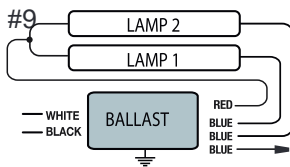

*Items only available for special orders

HID

HALOGEN

CFL

FL

BALLAST

GERMICIDAL