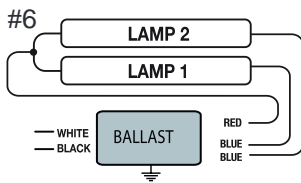

*Items only available for special orders

HID

HALOGEN

CFL

FL

BALLAST

GERMICIDAL