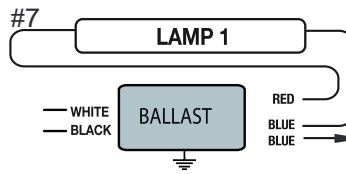

*Items only available for special orders

HID

HALOGEN

CFL

FL

BALLAST

GERMICIDAL