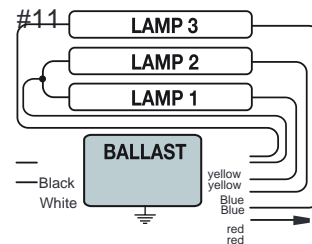

*Items only available for special orders

HID

HALOGEN

CFL

FL

BALLAST

GERMICIDAL