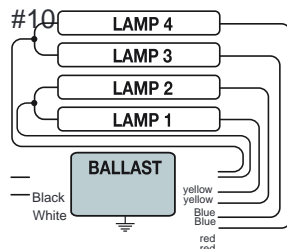

*Items only available for special orders

HID

HALOGEN

CFL

FL

BALLAST

GERMICIDAL