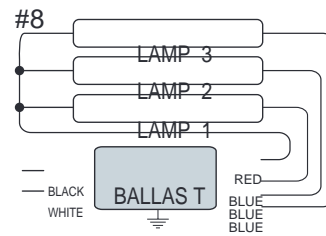

*Items only available for special orders

HID

HALOGEN

CFL

FL

BALLAST

GERMICIDAL