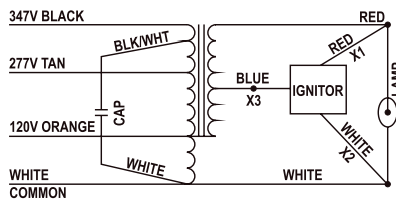

Plusrite®

■ ■ ■ For High Pressure Sodium

HID

HALOGEN

CFL

FL

BALLAST

GERMICIDAL

Product Information															
Watts	ANSI Code	Item#	Description	Case Qty.	Input Voltage	Circuit Type	Input Watts	Max. Line Current	A (in)	B (in)	Wt (lbs)	Coil Temp Code	Cap Requirement. (µfd/Vmin)	Wiring Diagram	UPC
1000	S52	7277	*BALU1000-CWA/V5	1	120/208/240/277/480	CWA	1100	9.50/5.50/4.75/4.20/2.31	4.33	5.91	27	C/B/ C/C/C	26/525	E-V5	844366072772
High Pressure Sodium Ballast Kits - 3 Tap															
70	S62	7251	*BALU70-HX/V3	1	120/277/347	S62	90	0.75/0.34/0.26	1.5	2.95	4.5	A/A/A	7/280	B1-V3	844366072512
100	S54	7253	*BALU100-HX/V3	1	120/277/347	S54	128	1.10/0.48/0.41	2.01	3.45	5.8	E/G/F	10/280	B1-V3	844366072536
150	S55	7255	*BALU150-HX/V3	1	120/277/347	S55	187	1.60/0.70/0.55	2.5	3.8	7.2	C/A/A	14/280	B1-V3	844366072550
250	S50	7258	*BALU250-CWA/V3	1	120/277/347	S50	295	2.70/1.15/0.95	2.17	4.08	11	B/B/B	35/300	B-V3	844366072581
400	S51	7260	*BALU400-CWA/V3	1	120/277/347	S51	460	3.96/1.71/1.36	2.75	4.65	14	D/E/E	55/300	B-V3	844366072604
1000	S52	7264	*BALU1000-CWA/V3	1	120/277/347	S52	1065	9.56/4.20/3.35	4.33	6.33	27	E/E/E	26/525	B-V3	844366072642
High Pressure Sodium Ballast Kits - 480V															
400	S51	7261	*BALU400-CWA/V480	1	480	S51	464	1	2.75	4.45	15	C	55/240	O-V480	844366072611
1000	S52	7265	*BALU1000-CWA/V480	1	480	S52	1100	2.3	4.33	6.33	28.8	C	26/525	O-V480	844366072659

*Items only available for special orders

E-V5

B1-V3

B-V3

O-V480