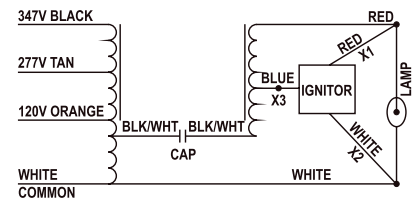

Product Information															
Watts	ANSI Code	Item#	Description	Case Qty.	Input Voltage	Circuit Type	Input Watts	Max. Line Current	A (in)	B (in)	Wt (lbs)	Coil Temp Code	Cap Requirement. (µfd/Vmin)	Wiring Diagram	UPC
1000	S52	7277	*BALU1000-CWA/V5	1	120/208/240/277/480	CWA	1100	9.50/5.50/4.75/4.20/2.31	4.33	5.91	27	C/B/ C/C/C	26/525	E-V5	844366072772
High Pressure Sodium Ballast Kits - 3 Tap															
70	S62	7251	*BALU70-HX/V3	1	120/277/347	S62	90	0.75/0.34/0.26	1.5	2.95	4.5	A/A/A	7/280	B1-V3	844366072512
100	S54	7253	*BALU100-HX/V3	1	120/277/347	S54	128	1.10/0.48/0.41	2.01	3.45	5.8	E/G/F	10/280	B1-V3	844366072536
150	S55	7255	*BALU150-HX/V3	1	120/277/347	S55	187	1.60/0.70/0.55	2.5	3.8	7.2	C/A/A	14/280	B1-V3	844366072550
250	S50	7258	*BALU250-CWA/V3	1	120/277/347	S50	295	2.70/1.15/0.95	2.17	4.08	11	B/B/B	35/300	B-V3	844366072581
400	S51	7260	*BALU400-CWA/V3	1	120/277/347	S51	460	3.96/1.71/1.36	2.75	4.65	14	D/E/E	55/300	B-V3	844366072604
1000	S52	7264	*BALU1000-CWA/V3	1	120/277/347	S52	1065	9.56/4.20/3.35	4.33	6.33	27	E/E/E	26/525	B-V3	844366072642
High Pressure Sodium Ballast Kits - 480V															
400	S51	7261	*BALU400-CWA/V480	1	480	S51	464	1	2.75	4.45	15	C	55/240	O-V480	844366072611
1000	S52	7265	*BALU1000-CWA/V480	1	480	S52	1100	2.3	4.33	6.33	28.8	C	26/525	O-V480	844366072659

*Items only available for special orders

E-V5

B1-V3

B-V3

O-V480