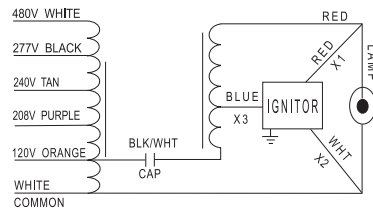

Plusrite®

■ ■ ■ For High Pressure Sodium

HID

HALOGEN

CFL

FL

BALLAST

GERMICIDAL

Product Information															
Watts	ANSI Code	Item#	Description	Case Qty.	Input Voltage	Circuit Type	Input Watts	Max. Line Current	A (in)	B (in)	Wt (lbs)	Coil Temp Code	Cap Requirement. (µfd/Vmin)	Wiring Diagram	UPC
1000	S52	7277	*BALU1000-CWA/V5	1	120/208/240/277/480	CWA	1100	9.50/5.50/4.75/4.20/2.31	4.33	5.91	27	C/B/ C/C/C	26/525	E-V5	844366072772
High Pressure Sodium Ballast Kits - 3 Tap															
70	S62	7251	*BALU70-HX/V3	1	120/277/347	S62	90	0.75/0.34/0.26	1.5	2.95	4.5	A/A/A	7/280	B1-V3	844366072512
100	S54	7253	*BALU100-HX/V3	1	120/277/347	S54	128	1.10/0.48/0.41	2.01	3.45	5.8	E/G/F	10/280	B1-V3	844366072536
150	S55	7255	*BALU150-HX/V3	1	120/277/347	S55	187	1.60/0.70/0.55	2.5	3.8	7.2	C/A/A	14/280	B1-V3	844366072550
250	S50	7258	*BALU250-CWA/V3	1	120/277/347	S50	295	2.70/1.15/0.95	2.17	4.08	11	B/B/B	35/300	B-V3	844366072581
400	S51	7260	*BALU400-CWA/V3	1	120/277/347	S51	460	3.96/1.71/1.36	2.75	4.65	14	D/E/E	55/300	B-V3	844366072604
1000	S52	7264	*BALU1000-CWA/V3	1	120/277/347	S52	1065	9.56/4.20/3.35	4.33	6.33	27	E/E/E	26/525	B-V3	844366072642
High Pressure Sodium Ballast Kits - 480V															
400	S51	7261	*BALU400-CWA/V480	1	480	S51	464	1	2.75	4.45	15	C	55/240	O-V480	844366072611
1000	S52	7265	*BALU1000-CWA/V480	1	480	S52	1100	2.3	4.33	6.33	28.8	C	26/525	O-V480	844366072659

*Items only available for special orders

E-V5