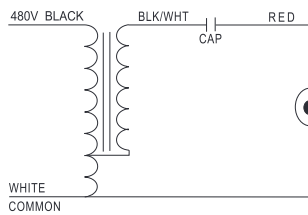

*Items only available for special orders

M1-V480