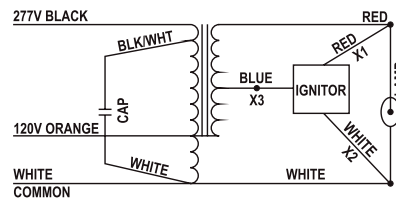

Product Information															
Watts	ANSI Code	Item#	Description	Case Qty.	Input Voltage	Circuit Type	Input Watts	Max. Line Current	A (in)	B (in)	Wt (lbs)	Coil Temp Code	Cap Require - (fd/vmin)	Wiring Diagram	UPC
1500	M48	7329	*BAMH1500-CW A/V480		480	CWA	1610	3.45	4.336.33	31	H		32/525	M1-V480	844366073298
High Pressure Sodium Ballast Kits - dpT															
35	S76	7324	*BALU35-R/V120	1	120	R-HPF	44	0.8	0.982.05	1.4	A		14/150	G	844366073243
50	S68	7325	*BALU50-R/V120	1	120	R-HPF	59.3	0.9	1.182.36	1.7	A		20/150	G	844366073250
70	S62	7326	*BALU70-R/V120	1	120	R-HPF	82.3	1.2	1.572.68	2.1	D		25/150	G	844366073267
100	S54	7327	*BALU100-R/V120	1	120	R-HPF	116	1.8	1.973.15	2.7	F		38/150	G	844366073274
150	S55	7328	*BALU150-R/V120	1	120	R-HPF	171	2.3	2.363.54	3.2	F		50/150	G	844366073281
High Pressure Sodium Ballast Kits - dpT															
50	S68	7249	*BALU50-HX/V2	1	120/277	S68	66	1.00/0.45	1	2.4	3.6	A/A	5/280	C-V2	844366072499
High Pressure Sodium Ballast Kits - dpT															
70	S62	7250	*BALU70-HX/V4	1	120/208/240/277	HX-HPF	90	1.50/0.85/0.75/0.65	1.5	2.95	4.6	A	7/280	F-V4	844366072505
100	S54	7252	*BALU100-HX/V4	1	120/208/240/277	HX-HPF	126	2.10/1.20/1.05/0.90	2	3.45	5.9	A	10/280	F-V4	844366072529
150	S55	7254	*BALU150-HX/V4	1	120/208/240/277	HX-HPF	188	2.80/1.60/1.40/1.25	2.5	3.8	7.4	D/B/C/C	14/280	F-V4	844366072543
250	S50	7257	*BALU250-CW A/V4	1	120/208/240/277	CWA	295	2.50/1.45/1.25/1.10	2.16	3.6	11	B	35/240	E-V4	844366072574
400	S51	7259	*BALU400-CW A/V4	1	120/208/240/277	CWA	460	3.80/2.20/1.90/1.70	2.754.65	14	C/C/D/C		55/240	E-V4	844366072598
1000	S52	7263	*BALU1000-CW A/V4	1	120/208/240/277	CWA	1100	9.50/5.50/4.75/4.20	4.336.33	27	C/B/C/C		26/525	E-V4	844366072635
High Pressure Sodium Ballast Kits - dpT															
250	S50	7275	*BALU250-CW A/V5	1	120/208/240/277/480	CWA	295	2.50/1.45/1.25/1.10/0.66	2.163.74	11	B		35/240	E-V5	844366072758
400	S51	7276	*BALU400-CW A/V5	1	120/208/240/277/480	CWA	460	3.80/2.20/1.90/1.70/0.96	2.754.33	14	C/C/D/C/C		55/240	E-V5	844366072765