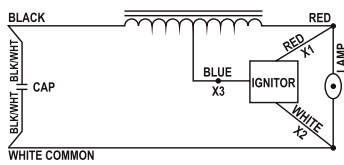

Product Information															
Watts	ANSI Code	Item#	Description	Case Qty.	Input Voltage	Circuit Type	Input Watts	Max. Line Current	A (in)	B (in)	Wt (lbs)	Coil Temp Code	Cap Require - (fd/vmin)	Wiring Diagram	UPC
1500	M48	7329	*BAMH1500-CW A/V480		480	CWA	1610	3.45	4.336.33	31	H		32/525	M1-V480	844366073298
High Pressure Sodium Ballast Kits - dpT															
35	S76	7324	*BALU35-R/V120	1	120	R-HPF	44	0.8	0.982.05	1.4	A		14/150	G	844366073243
50	S68	7325	*BALU50-R/V120	1	120	R-HPF	59.3	0.9	1.182.36	1.7	A		20/150	G	844366073250
70	S62	7326	*BALU70-R/V120	1	120	R-HPF	82.3	1.2	1.572.68	2.1	D		25/150	G	844366073267
100	S54	7327	*BALU100-R/V120	1	120	R-HPF	116	1.8	1.973.15	2.7	F		38/150	G	844366073274
150	S55	7328	*BALU150-R/V120	1	120	R-HPF	171	2.3	2.363.54	3.2	F		50/150	G	844366073281
High Pressure Sodium Ballast Kits - dpT															
50	S68	7249	*BALU50-HX/V2	1	120/277	S68	66	1.00/0.45	1	2.4	3.6	A/A	5/280	C-V2	844366072499
High Pressure Sodium Ballast Kits - dpT															
70	S62	7250	*BALU70-HX/V4	1	120/208/240/277	HX-HPF	90	1.50/0.85/0.75/0.65	1.5	2.95	4.6	A	7/280	F-V4	844366072505
100	S54	7252	*BALU100-HX/V4	1	120/208/240/277	HX-HPF	126	2.10/1.20/1.05/0.90	2	3.45	5.9	A	10/280	F-V4	844366072529
150	S55	7254	*BALU150-HX/V4	1	120/208/240/277	HX-HPF	188	2.80/1.60/1.40/1.25	2.5	3.8	7.4	D/B/C/C	14/280	F-V4	844366072543
250	S50	7257	*BALU250-CW A/V4	1	120/208/240/277	CWA	295	2.50/1.45/1.25/1.10	2.16	3.6	11	B	35/240	E-V4	844366072574
400	S51	7259	*BALU400-CW A/V4	1	120/208/240/277	CWA	460	3.80/2.20/1.90/1.70	2.754.65	14	C/C/D/C		55/240	E-V4	844366072598
1000	S52	7263	*BALU1000-CW A/V4	1	120/208/240/277	CWA	1100	9.50/5.50/4.75/4.20	4.336.33	27	C/B/C/C		26/525	E-V4	844366072635
High Pressure Sodium Ballast Kits - dpT															
250	S50	7275	*BALU250-CW A/V5	1	120/208/240/277/480	CWA	295	2.50/1.45/1.25/1.10/0.66	2.163.74	11	B		35/240	E-V5	844366072758
400	S51	7276	*BALU400-CW A/V5	1	120/208/240/277/480	CWA	460	3.80/2.20/1.90/1.70/0.96	2.754.33	14	C/C/D/C/C		55/240	E-V5	844366072765