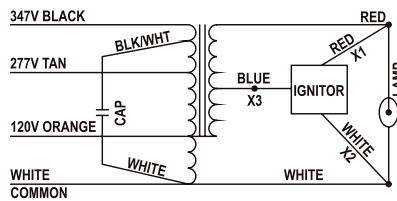

Plusrite®

■ ■ ■ For High Pressure Sodium

HID

HALOGEN

CFL

FL

BALLAST

GERMICIDAL

Product Information															
Watts	ANSI Code	Item#	Description	Case Qty.	Input Voltage	Circuit Type	Input Watts	Max. Line Current	A (in)	B (in)	Wt (lbs)	Coil Temp Code	Cap Requirement. (µfd/Vmin)	Wiring Diagram	UPC
1000	S52	7277	*BALU1000-CWA/V5	1	120/208/240/277/480	CWA	1100	9.50/5.50/4.75/4.20/2.31	4.33	5.91	27	C/B/ C/C/C	26/525	E-V5	844366072772
High Pressure Sodium Ballast Kits - 3 Tap															
70	S62	7251	*BALU70-HX/V3	1	120/277/347	S62	90	0.75/0.34/0.26	1.5	2.95	4.5	A/A/A	7/280	B1-V3	844366072512
100	S54	7253	*BALU100-HX/V3	1	120/277/347	S54	128	1.10/0.48/0.41	2.01	3.45	5.8	E/G/F	10/280	B1-V3	844366072536
150	S55	7255	*BALU150-HX/V3	1	120/277/347	S55	187	1.60/0.70/0.55	2.5	3.8	7.2	C/A/A	14/280	B1-V3	844366072550
250	S50	7258	*BALU250-CWA/V3	1	120/277/347	S50	295	2.70/1.15/0.95	2.17	4.08	11	B/B/B	35/300	B-V3	844366072581
400	S51	7260	*BALU400-CWA/V3	1	120/277/347	S51	460	3.96/1.71/1.36	2.75	4.65	14	D/E/E	55/300	B-V3	844366072604
1000	S52	7264	*BALU1000-CWA/V3	1	120/277/347	S52	1065	9.56/4.20/3.35	4.33	6.33	27	E/E/E	26/525	B-V3	844366072642
High Pressure Sodium Ballast Kits - 480V															
400	S51	7261	*BALU400-CWA/V480	1	480	S51	464	1	2.75	4.45	15	C	55/240	O-V480	844366072611
1000	S52	7265	*BALU1000-CWA/V480	1	480	S52	1100	2.3	4.33	6.33	28.8	C	26/525	O-V480	844366072659

*Items only available for special orders

E-V5

B1-V3

B-V3

O-V480