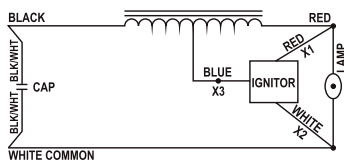

Product Information															
Watts	ANSI Code	Item#	Description	Case Qty.	Input Voltage	Circuit Type	Input Watts	Max. Line Current	A (in)	B (in)	Wt (lbs)	Coil Temp Code	Cap Require - ment. (fd/vmin)	Wiring Diagram	UPC
1500	M48	7329	*BAMH1500-CW A/V480	1	480	CWA	1610	3.45	4.336.33	31	H		32/525	M1-V480	844366073298
High Pressure Sodium Ballast Kits - dpT															
35	S76	7324	*BALU35-R/V120	1	120	R-HPF	44	0.8	0.982.05	1.4	A		14/150	G	844366073243
50	S68	7325	*BALU50-R/V120	1	120	R-HPF	59.3	0.9	1.182.36	1.7	A		20/150	G	844366073250
70	S62	7326	*BALU70-R/V120	1	120	R-HPF	82.3	1.2	1.572.68	2.1	D		25/150	G	844366073267
100	S54	7327	*BALU100-R/V120	1	120	R-HPF	116	1.8	1.973.15	2.7	F		38/150	G	844366073274
150	S55	7328	*BALU150-R/V120	1	120	R-HPF	171	2.3	2.363.54	3.2	F		50/150	G	844366073281
High Pressure Sodium Ballast Kits - dpT															
50	S68	7249	*BALU50-HX/V2	1	120/277	S68	66	1.00/0.45	1	2.4	3.6	A/A	5/280	C-V2	844366072499
High Pressure Sodium Ballast Kits - dpT															
70	S62	7250	*BALU70-HX/V4	1	120/208/240/277	HX-HPF	90	1.50/0.85/0.75/0.65	1.5	2.95	4.6	A	7/280	F-V4	844366072505
100	S54	7252	*BALU100-HX/V4	1	120/208/240/277	HX-HPF	126	2.10/1.20/1.05/0.90	2	3.45	5.9	A	10/280	F-V4	844366072529
150	S55	7254	*BALU150-HX/V4	1	120/208/240/277	HX-HPF	188	2.80/1.60/1.40/1.25	2.5	3.8	7.4	D/B/C/C	14/280	F-V4	844366072543
250	S50	7257	*BALU250-CW A/V4	1	120/208/240/277	CWA	295	2.50/1.45/1.25/1.10	2.16	3.6	11	B	35/240	E-V4	844366072574
400	S51	7259	*BALU400-CW A/V4	1	120/208/240/277	CWA	460	3.80/2.20/1.90/1.70	2.754.65	14	C/C/D/C		55/240	E-V4	844366072598
1000	S52	7263	*BALU1000-CW A/V4	1	120/208/240/277	CWA	1100	9.50/5.50/4.75/4.20	4.336.33	27	C/B/C/C		26/525	E-V4	844366072635
High Pressure Sodium Ballast Kits - dpT															
250	S50	7275	*BALU250-CW A/V5	1	120/208/240/277/480	CWA	295	2.50/1.45/1.25/1.10/0.66	2.163.74	11	B		35/240	E-V5	844366072758
400	S51	7276	*BALU400-CW A/V5	1	120/208/240/277/480	CWA	460	3.80/2.20/1.90/1.70/0.96	2.754.33	14	C/C/D/C/C		55/240	E-V5	844366072765