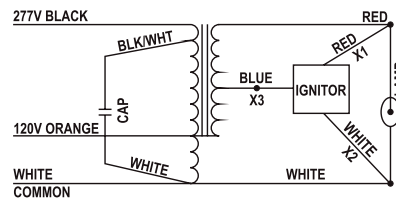

Product Information															
Watts	ANSI Code	Item#	Description	Case Qty.	Input Voltage	Circuit Type	Input Watts	Max. Line Current	A (in)	B (in)	Wt (lbs)	Coil Temp Code	Cap Require - ment. (fd/vmin)	Wiring Diagram	UPC
1500	M48	7329	*BAMH1500-CW A/V480	1	480	CWA	1610	3.45	4.336.33	31	H		32/525	M1-V480	844366073298
High Pressure Sodium Ballast Kits - dpT															
35	S76	7324	*BALU35-R/V120	1	120	R-HPF	44	0.8	0.982.05	1.4	A		14/150	G	844366073243
50	S68	7325	*BALU50-R/V120	1	120	R-HPF	59.3	0.9	1.182.36	1.7	A		20/150	G	844366073250
70	S62	7326	*BALU70-R/V120	1	120	R-HPF	82.3	1.2	1.572.68	2.1	D		25/150	G	844366073267
100	S54	7327	*BALU100-R/V120	1	120	R-HPF	116	1.8	1.973.15	2.7	F		38/150	G	844366073274
150	S55	7328	*BALU150-R/V120	1	120	R-HPF	171	2.3	2.363.54	3.2	F		50/150	G	844366073281
High Pressure Sodium Ballast Kits - dpT															
50	S68	7249	*BALU50-HX/V2	1	120/277	S68	66	1.00/0.45	1	2.4	3.6	A/A	5/280	C-V2	844366072499
High Pressure Sodium Ballast Kits - dpT															
70	S62	7250	*BALU70-HX/V4	1	120/208/240/277	HX-HPF	90	1.50/0.85/0.75/0.65	1.5	2.95	4.6	A	7/280	F-V4	844366072505
100	S54	7252	*BALU100-HX/V4	1	120/208/240/277	HX-HPF	126	2.10/1.20/1.05/0.90	2	3.45	5.9	A	10/280	F-V4	844366072529
150	S55	7254	*BALU150-HX/V4	1	120/208/240/277	HX-HPF	188	2.80/1.60/1.40/1.25	2.5	3.8	7.4	D/B/C/C	14/280	F-V4	844366072543
250	S50	7257	*BALU250-CW A/V4	1	120/208/240/277	CWA	295	2.50/1.45/1.25/1.10	2.16	3.6	11	B	35/240	E-V4	844366072574
400	S51	7259	*BALU400-CW A/V4	1	120/208/240/277	CWA	460	3.80/2.20/1.90/1.70	2.754.65	14	C/C/D/C		55/240	E-V4	844366072598
1000	S52	7263	*BALU1000-CW A/V4	1	120/208/240/277	CWA	1100	9.50/5.50/4.75/4.20	4.336.33	27	C/B/C/C		26/525	E-V4	844366072635
High Pressure Sodium Ballast Kits - dpT															
250	S50	7275	*BALU250-CW A/V5	1	120/208/240/277/480	CWA	295	2.50/1.45/1.25/1.10/0.66	2.163.74	11	B		35/240	E-V5	844366072758
400	S51	7276	*BALU400-CW A/V5	1	120/208/240/277/480	CWA	460	3.80/2.20/1.90/1.70/0.96	2.754.33	14	C/C/D/C/C		55/240	E-V5	844366072765