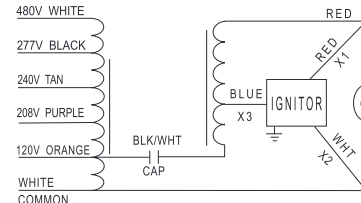

E-V5

HID

HALOGEN

CFL

FL

BALLAST

GERMICAL