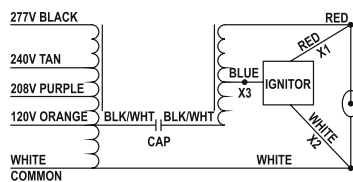

Product Information															
Watts	ANSI Code	Item#	Description	Case Qty.	Input Voltage	Circuit Type	Input Watts	Max. Line Current	A (in)	B (in)	Wt (lbs)	Coil Temp Code	Cap Require - ment. (fd/vmin)	Wiring Diagram	UPC
1500	M48	7329	*BAMH1500-CW A/V480	1	480	CWA	1610	3.45	4.336.33	31	H		32/525	M1-V480	844366073298
High Pressure Sodium Ballast Kits - dpT															
35	S76	7324	*BALU35-R/V120	1	120	R-HPF	44	0.8	0.982.05	1.4	A		14/150	G	844366073243
50	S68	7325	*BALU50-R/V120	1	120	R-HPF	59.3	0.9	1.182.36	1.7	A		20/150	G	844366073250
70	S62	7326	*BALU70-R/V120	1	120	R-HPF	82.3	1.2	1.572.68	2.1	D		25/150	G	844366073267
100	S54	7327	*BALU100-R/V120	1	120	R-HPF	116	1.8	1.973.15	2.7	F		38/150	G	844366073274
150	S55	7328	*BALU150-R/V120	1	120	R-HPF	171	2.3	2.363.54	3.2	F		50/150	G	844366073281
High Pressure Sodium Ballast Kits - dpT															
50	S68	7249	*BALU50-HX/V2	1	120/277	S68	66	1.00/0.45	1	2.4	3.6	A/A	5/280	C-V2	844366072499
High Pressure Sodium Ballast Kits - dpT															
70	S62	7250	*BALU70-HX/V4	1	120/208/240/277	HX-HPF	90	1.50/0.85/0.75/0.65	1.5	2.95	4.6	A	7/280	F-V4	844366072505
100	S54	7252	*BALU100-HX/V4	1	120/208/240/277	HX-HPF	126	2.10/1.20/1.05/0.90	2	3.45	5.9	A	10/280	F-V4	844366072529
150	S55	7254	*BALU150-HX/V4	1	120/208/240/277	HX-HPF	188	2.80/1.60/1.40/1.25	2.5	3.8	7.4	D/B/C/C	14/280	F-V4	844366072543
250	S50	7257	*BALU250-CW A/V4	1	120/208/240/277	CWA	295	2.50/1.45/1.25/1.10	2.16	3.6	11	B	35/240	E-V4	844366072574
400	S51	7259	*BALU400-CW A/V4	1	120/208/240/277	CWA	460	3.80/2.20/1.90/1.70	2.754.65	14	C/C/D/C		55/240	E-V4	844366072598
1000	S52	7263	*BALU1000-CW A/V4	1	120/208/240/277	CWA	1100	9.50/5.50/4.75/4.20	4.336.33	27	C/B/C/C		26/525	E-V4	844366072635
High Pressure Sodium Ballast Kits - dpT															
250	S50	7275	*BALU250-CW A/V5	1	120/208/240/277/480	CWA	295	2.50/1.45/1.25/1.10/0.66	2.163.74	11	B		35/240	E-V5	844366072758
400	S51	7276	*BALU400-CW A/V5	1	120/208/240/277/480	CWA	460	3.80/2.20/1.90/1.70/0.96	2.754.33	14	C/C/D/C/C		55/240	E-V5	844366072765