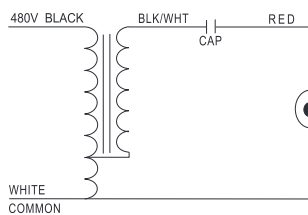

*Items only available for special orders

M1-V480