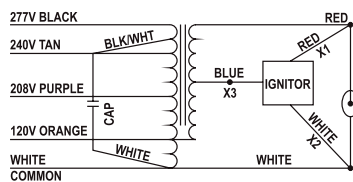

Product Information															
Watts	ANSI Code	Item#	Description	Case Qty.	Input Voltage	Circuit Type	Input Watts	Max. Line Current	A (in)	B (in)	Wt (lbs)	Coil Temp Code	Cap Require - ment. (fd/vmin)	Wiring Diagram	UPC
1500	M48	7329	*BAMH1500-CW A/V480	1	480	CWA	1610	3.45	4.336.33	31	H		32/525	M1-V480	844366073298
High Pressure Sodium Ballast Kits - dpT															
35	S76	7324	*BALU35-R/V120	1	120	R-HPF	44	0.8	0.982.05	1.4	A		14/150	G	844366073243
50	S68	7325	*BALU50-R/V120	1	120	R-HPF	59.3	0.9	1.182.36	1.7	A		20/150	G	844366073250
70	S62	7326	*BALU70-R/V120	1	120	R-HPF	82.3	1.2	1.572.68	2.1	D		25/150	G	844366073267
100	S54	7327	*BALU100-R/V120	1	120	R-HPF	116	1.8	1.973.15	2.7	F		38/150	G	844366073274
150	S55	7328	*BALU150-R/V120	1	120	R-HPF	171	2.3	2.363.54	3.2	F		50/150	G	844366073281
High Pressure Sodium Ballast Kits - dpT															
50	S68	7249	*BALU50-HX/V2	1	120/277	S68	66	1.00/0.45	1	2.4	3.6	A/A	5/280	C-V2	844366072499
High Pressure Sodium Ballast Kits - dpT															
70	S62	7250	*BALU70-HX/V4	1	120/208/240/277	HX-HPF	90	1.50/0.85/0.75/0.65	1.5	2.95	4.6	A	7/280	F-V4	844366072505
100	S54	7252	*BALU100-HX/V4	1	120/208/240/277	HX-HPF	126	2.10/1.20/1.05/0.90	2	3.45	5.9	A	10/280	F-V4	844366072529
150	S55	7254	*BALU150-HX/V4	1	120/208/240/277	HX-HPF	188	2.80/1.60/1.40/1.25	2.5	3.8	7.4	D/B/C/C	14/280	F-V4	844366072543
250	S50	7257	*BALU250-CW A/V4	1	120/208/240/277	CWA	295	2.50/1.45/1.25/1.10	2.16	3.6	11	B	35/240	E-V4	844366072574
400	S51	7259	*BALU400-CW A/V4	1	120/208/240/277	CWA	460	3.80/2.20/1.90/1.70	2.754.65	14	C/C/D/C		55/240	E-V4	844366072598
1000	S52	7263	*BALU1000-CW A/V4	1	120/208/240/277	CWA	1100	9.50/5.50/4.75/4.20	4.336.33	27	C/B/C/C		26/525	E-V4	844366072635
High Pressure Sodium Ballast Kits - dpT															
250	S50	7275	*BALU250-CW A/V5	1	120/208/240/277/480	CWA	295	2.50/1.45/1.25/1.10/0.66	2.163.74	11	B		35/240	E-V5	844366072758
400	S51	7276	*BALU400-CW A/V5	1	120/208/240/277/480	CWA	460	3.80/2.20/1.90/1.70/0.96	2.754.33	14	C/C/D/C/C		55/240	E-V5	844366072765