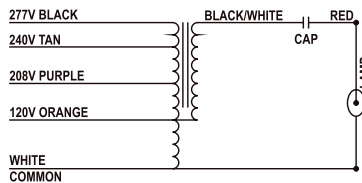

*Items only available for special orders

M1-V4