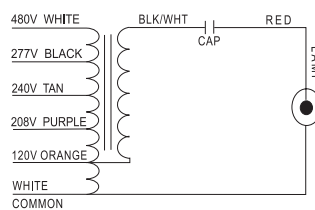

■ ■ ■ For Standard Metal Halide

HID

HALOGEN

CFL

FL

BALLAST

GERMICIDAL