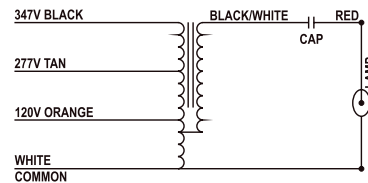

■ ■ ■ For Standard Metal Halide

HID

HALOGEN

CFL

FL

BALLAST

GERMICIDAL