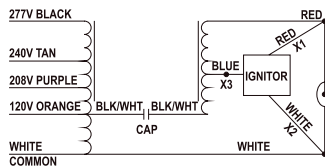

*Items only available for special orders

E-V4