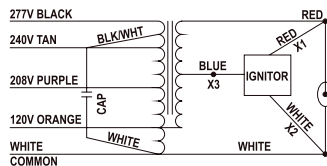

■ ■ ■ For Pulse Start Metal Halide

HID

HALOGEN

CFL

FL

BALLAST

GERMICIDAL