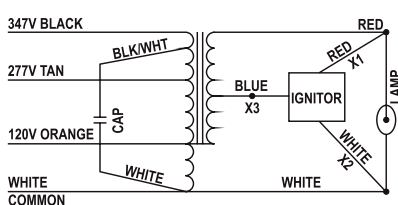

Product Information														UPC	
Watts	ANSI Code	Item#	Description	Case Qty.	Input Voltage	Circuit Type	Input Watts	Max. Line Current	A (in)	B (in)	Wt (lbs)	Coil Temp Code	Cap Require - (fd/vmin)	Wiring Diagram	UPC
Pulse Start Metal Halide Ballast Kits - 5pT															
250	M138/M153	7281	*BAPS250-CW A/V5	1	120/208/240/277/480	CWA	285	2.45/1.45/1.25/1.05/0.60	2	3.58	11	A/A/A/A/A	16/370	E-V5	844366072819
320	M132/154	7268	*BAPS320-CW A/V5	1	120/208/240/277/480	CWA	364	3.1/1.8/1.55/1.35/0.80	2	3.58	10	B/B/B/C/C	22/330	E-V5	844366072680
350	M131	7269	*BAPS350-CW A/V5	1	120/208/240/277/480	CWA	398	3.60/2.10/1.80/1.55/0.85	2	3.58	10.5	B/C/C/C/C	24/330	E-V5	844366072697
400	M135/M155	7271	*BAPS400-CW A/V5	1	120/208/240/277/480	CWA	453	4.00/2.30/2.00/1.75/0.95	2	3.9	10.7	C/C/C/C/D	24/330	E-V5	844366072710
450	M144	7278	*BAPS450-CW A/V5	1	120/208/240/277/480	CWA	504	4.40/2.50/2.20/1.90/1.10	2	3.9	11.5	D/D/C/C/C	26/330	E-V5	844366072789
575	M178	7279	*BAPS575-CW A/V5	1	120/208/240/277/480	CWA	640	5.65/3.15/2.85/2.45/1.50	2.75	4.8	16.5	E/E/E/C/C	38/330	E-V5	844366072796
750	M149	7272	*BAPS750-CW A/V5	1	120/208/240/277/480	CWA	815	6.80/4.00/3.40/3.00/1.80	2.834	4.41	18	B/C/B/B/C	24/480	E-V5	844366072727
1000	M141/E	7273	*BAPS1000-CW A/V5	1	120/208/240/277/480	CWA	1080	8.95/5.55/4.55/3.95/2.25	2.8	4.8	21	D/D/D/D/C	24/480	E-V5	844366072734
Pulse Start Metal Halide Ballast Kits - 5pT															
50	M110	7201	*BAPS50-HX/V3	1	120/277/347	HX-HPF	70	0.65/0.27/0.22	1.062	2.45	3.4	A/A/A	6/280	B1-V3	844366072017
70	M98	7203	*BAPS70-HX/V3	1	120/277/347	HX-HPF	98	0.85/0.37/0.30	1.462	2.85	4.4	H/G/G	8/280	B1-V3	844366072031
100	M90	7205	*BAPS100-HX/V3	1	120/277/347	HX-HPF	130	1.15/0.51/0.40	1.71	3.1	5.1	K/I/G	12/280	B1-V3	844366072055
150	M102	7209	*BAPS150-HX/V3	1	120/277/347	HX-HPF	182	1.60/0.70/0.55	2.24	3.9	6.9	G/G/G	16/280	B1-V3	844366072093
250	M153/M138	7221	*BAPS250-CW A/V3	1	120/277/347	CWA	288	2.50/1.10/0.86	2	4.15	11	A/B/B	16/370	B-V3	844366072215
320	M132/M154	7223	*BAPS320-CW A/V3	1	120/277/347	CWA	368	3.20/1.31/1.05	2	4.15	10	B/C/D	22/330	B-V3	844366072239
350	M131	7227	*BAPS350-CW A/V3	1	120/277/347	CWA	400	3.38/1.47/1.17	2	3.8	10.5	D/D/E	24/330	B-V3	844366072277
400	M135/M155	7233	*BAPS400-CW A/V3	1	120/277/347	CWA	451	4.36/1.90/1.50	2	3.9	10.7	E/E/E	26/330	B-V3	844366072338
750	M149	7238	*BAPS750-CW A/V3	1	120/277/347	CWA	815	7.04/3.13/2.5	2.8	4.8	18	E/E/E	24/480	B-V3	844366072383
1000	M141	7241	*BAPS1000-CW A/V3	1	120/277/347	M141	1080	8.9/3.90/3.15	2.934	4.95	24.5	E/E/E	24/480	B-V3	844366072413
Pulse Start Metal Halide Ballast Kits - 480V															
1000	M141	7242	*BAPS1000-CW A/V480	480		M141	1082	3.9	2.824	8.5	21	D	24/480	o-V480	844366072420