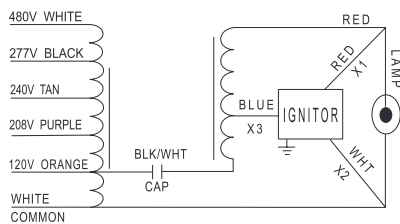

*Items only available for special orders

E-V5