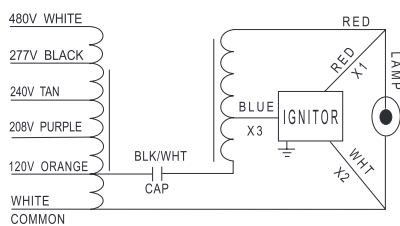

*Items only available for special orders

E-V5