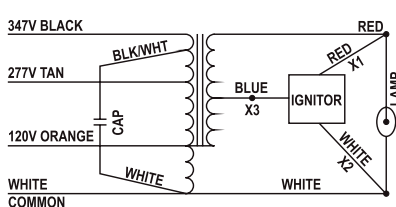

Product Information														UPC	
Watts	ANSI Code	Item#	Description	Case Qty.	Input Voltage	Circuit Type	Input Watts	Max. Line Current	A (in)	B (in)	Wt (lbs)	Coil Temp Code	Cap Require - (fd/vmin)	Wiring Diagram	UPC
Pulse Start Metal Halide Ballast Kits - 5pT															
250	M138/M153	7281	*BAPS250-CW A/V5	1	120/208/240/277/480	CWA	285	2.45/1.45/1.25/1.05/0.60	2	3.58	11	A/A/A/A/A	16/370	E-V5	844366072819
320	M132/154	7268	*BAPS320-CW A/V5	1	120/208/240/277/480	CWA	364	3.1/1.8/1.55/1.35/0.80	2	3.58	10	B/B/B/C/C	22/330	E-V5	844366072680
350	M131	7269	*BAPS350-CW A/V5	1	120/208/240/277/480	CWA	398	3.60/2.10/1.80/1.55/0.85	2	3.58	10.5	B/C/C/C/C	24/330	E-V5	844366072697
400	M135/M155	7271	*BAPS400-CW A/V5	1	120/208/240/277/480	CWA	453	4.00/2.30/2.00/1.75/0.95	2	3.9	10.7	C/C/C/C/D	24/330	E-V5	844366072710
450	M144	7278	*BAPS450-CW A/V5	1	120/208/240/277/480	CWA	504	4.40/2.50/2.20/1.90/1.10	2	3.9	11.5	D/D/C/C/C	26/330	E-V5	844366072789
575	M178	7279	*BAPS575-CW A/V5	1	120/208/240/277/480	CWA	640	5.65/3.15/2.85/2.45/1.50	2.75	4.8	16.5	E/E/E/C/C	38/330	E-V5	844366072796
750	M149	7272	*BAPS750-CW A/V5	1	120/208/240/277/480	CWA	815	6.80/4.00/3.40/3.00/1.80	2.834	4.41	18	B/C/B/B/C	24/480	E-V5	844366072727
1000	M141/E	7273	*BAPS1000-CW A/V5	1	120/208/240/277/480	CWA	1080	8.95/5.55/4.55/3.95/2.25	2.8	4.8	21	D/D/D/D/C	24/480	E-V5	844366072734
Pulse Start Metal Halide Ballast Kits - 5pT															
50	M110	7201	*BAPS50-HX/V3	1	120/277/347	HX-HPF	70	0.65/0.27/0.22	1.062	2.45	3.4	A/A/A	6/280	B1-V3	844366072017
70	M98	7203	*BAPS70-HX/V3	1	120/277/347	HX-HPF	98	0.85/0.37/0.30	1.462	2.85	4.4	H/G/G	8/280	B1-V3	844366072031
100	M90	7205	*BAPS100-HX/V3	1	120/277/347	HX-HPF	130	1.15/0.51/0.40	1.71	3.1	5.1	K/I/G	12/280	B1-V3	844366072055
150	M102	7209	*BAPS150-HX/V3	1	120/277/347	HX-HPF	182	1.60/0.70/0.55	2.24	3.9	6.9	G/G/G	16/280	B1-V3	844366072093
250	M153/M138	7221	*BAPS250-CW A/V3	1	120/277/347	CWA	288	2.50/1.10/0.86	2	4.15	11	A/B/B	16/370	B-V3	844366072215
320	M132/M154	7223	*BAPS320-CW A/V3	1	120/277/347	CWA	368	3.20/1.31/1.05	2	4.15	10	B/C/D	22/330	B-V3	844366072239
350	M131	7227	*BAPS350-CW A/V3	1	120/277/347	CWA	400	3.38/1.47/1.17	2	3.8	10.5	D/D/E	24/330	B-V3	844366072277
400	M135/M155	7233	*BAPS400-CW A/V3	1	120/277/347	CWA	451	4.36/1.90/1.50	2	3.9	10.7	E/E/E	26/330	B-V3	844366072338
750	M149	7238	*BAPS750-CW A/V3	1	120/277/347	CWA	815	7.04/3.13/2.5	2.8	4.8	18	E/E/E	24/480	B-V3	844366072383
1000	M141	7241	*BAPS1000-CW A/V3	1	120/277/347	M141	1080	8.9/3.90/3.15	2.934	9.5	24.5	E/E/E	24/480	B-V3	844366072413
Pulse Start Metal Halide Ballast Kits - 480V															
1000	M141	7242	*BAPS1000-CW A/V480	480		M141	1082	3.9	2.824	8.5	21	D	24/480	o-V480	844366072420