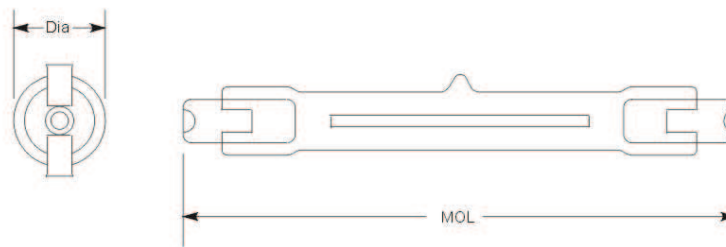

* Items only available for special orders

All measurements are shown in inches unless noted

R7s Base

TUNGSTEN HALOGEN LAMPS