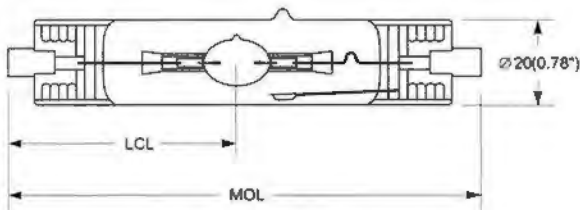

* Items only available for special orders

All measurements are shown in inches unless noted

Manage in Accordance with Disposal Laws

See: www.htr-group.com or 1-888-537-4874

See page 18/19/20 for safety handling and warning purposes

T6 Rx7s Base
70W