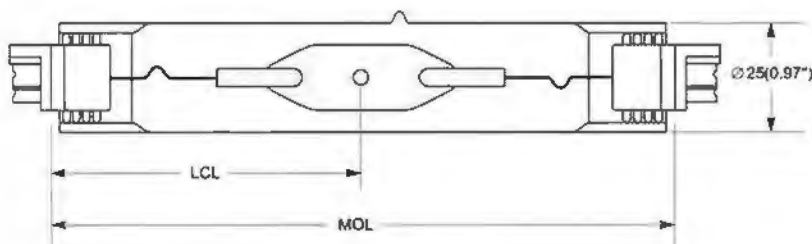

Lamp Code Suffix Designation

DW=Warm White

DM=Cool White

DD=Daylight

/UVS=UV-absorbing quartz glass

T9.5 Fc2 Base
250W/400W