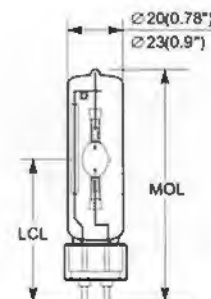

* Items only available for special orders

All measurements are shown in inches unless noted

Manage in Accordance with Disposal Laws

See: www.htr-group.com or 1-888-537-4874

See page 18/19/20 for safety handling and warning purposes

T6 Rx7s Base
70W

T7 Rx7s Base
150W

Lamp Code Suffix Designation

DW=Warm White

DM=Cool White

DD=Daylight

/UVS=UV-absorbing quartz glass

T9.5 Fc2 Base
250W/400W