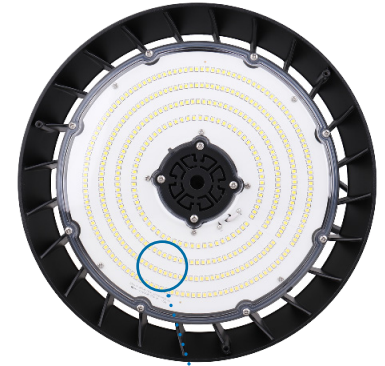

With an efficacy of 150 lm/W, they are the perfect choice for applications where an economical solution is required.

Key Features & Benefits

- Up to 150 lumens/W
- Offered in our most popular wattages: 100W, 150W, 200W, and 240W
- Available in both 100-277V or 120-347V with 1-10V dimming
- Includes a fixture hook with setscrew and 6-foot cord for easy installation
- IP65 rated for protection against water jet spray
- A native 110° beam angle works well with mid to high ceiling applications
- Aluminum and Prismatic 90° Reflectors available as additional accessories

WHY CHOOSE THIS FIXTURE?

FIXTURE HOOK MOUNTING

Included fixture hook with setscrew prevents vibratory loosening when chain hanging (additional Carabiner accessory available as an option)

LOW PROFILE & LIGHTWEIGHT

For improved thermal performance and easy installation

IP65 RATED

Provides protection against water jets from any angle

HIGH PERFORMANCE LEDs

High output SMD 2835 LED chips for brighter, more efficient lighting