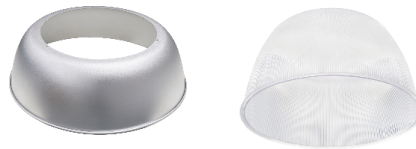

REFLECTOR ACCESSORIES

90° beam angle aluminum and prismatic reflectors available

100-277V Models

MODEL#	VOLTAGE	WATTAGE	LUMEN	CRI	CCT	OPERATION RANGE	DIMMING
HBV1-1004-1	100-277V	100W	14,331 lm	80	4000K	-40°F to +122°F / -40°C to +50°C	1-10V
HBV1-1005-1		100W	14,539 lm		5000K		
HBV1-1504-1		150W	21,791 lm		4000K		
HBV1-1505-1		150W	22,030 lm		5000K		
HBV1-2004-1		200W	29,500 lm		4000K		
HBV1-2005-1		200W	29,912 lm		5000K		
HBV1-2404-1		240W	34,986 lm		4000K		
HBV1-2405-1		240W	35,487 lm		5000K