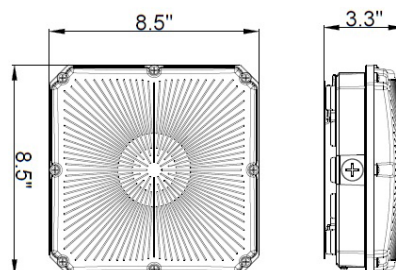

PRODUCT DIMENSION

CONSTRUCTION		APPROVALS AND LISTINGS							
Housing Material	Aluminum	DLC Premium	PLDRAPSYVY7K						
Housing Color	Bronze	Wet Location Rated	Yes						
Lens Material	Polycarbonate (PC)	IP Rating	IP65						
Dimensions (inch/mm)	8.5" x 8.5" x 3.26" (216 x 216 x 83 mm)	UL/ETL	cULus						
Weight	1.5 kg / 3.3 lbs	UL/ETL File Number	E473127						
Installation Method	Surface Mount Pendant Mount	<table border="1"> <thead> <tr> <th colspan="2">Rated Lifetime¹</th> </tr> </thead> <tbody> <tr> <td>Models</td> <td>Lumen Output = 70% of Initial (L₇₀)²</td> </tr> <tr> <td>CF4-X04-1</td> <td>>50,000 hrs</td> </tr> </tbody> </table>		Rated Lifetime ¹		Models	Lumen Output = 70% of Initial (L ₇₀) ²	CF4-X04-1	>50,000 hrs
Rated Lifetime ¹									
Models	Lumen Output = 70% of Initial (L ₇₀) ²								
CF4-X04-1	>50,000 hrs								
Operation Range (°F/°C)	-40°C to 40°C / -40°F to 104°F	<p>1. Rated Lifetime projected the time need for the fixture to drop its lumen output to 70% of its initial value, which was measured based on IESNA LM-79-80 luminaire test report.</p> <p>2. Calculations based on TM-21 Projection and IESNA LM-80-08 LED test report, estimated rated lifetime (hours) at TA=25oC (ambient temperature)</p>							
Warranty	10 years								