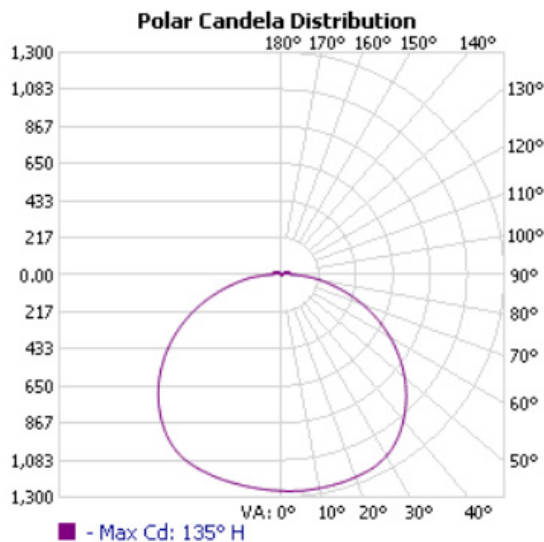

CONSTRUCTION		APPROVALS AND LISTINGS	
Housing Material	Aluminum	DLC Premium	PLDRAPSYVY7K
Housing Color	Bronze	Wet Location Rated	Yes
Lens Material	Polycarbonate (PC)	IP Rating	IP65
Dimensions (inch/mm)	8.5" x 8.5" x 3.26" (216 x 216 x 83 mm)	UL/ETL	cULus
Weight	1.5 kg / 3.3 lbs	UL/ETL File Number	E473127
Installation Method	Surface Mount Pendant Mount	<table border="1"> <thead> <tr> <th colspan="2">Rated Lifetime¹</th> </tr> </thead> <tbody> <tr> <td>Models</td> <td>Lumen Output = 70% of Initial (L₇₀)²</td> </tr> <tr> <td>CF4-X04-1</td> <td>>50,000 hrs</td> </tr> </tbody> </table>	
Operation Range (°F/°C)	-40°C to 40°C / -40°F to 104°F	1. Rated Lifetime projected the time need for the fixture to drop its lumen output to 70% of its initial value, which was measured based on IESNA LM-79-80 luminaire test report. 2. Calculations based on TM-21 Projection and IESNA LM-80-08 LED test report, estimated rated lifetime (hours) at TA=25oC (ambient temperature)	
Warranty	10 years		

LED AND DRIVER SPECIFICATIONS			
LED (Brand)	Samsung	THD	20%
LED Design Origin	South Korea	Surge Protection	2kV
LED Type	SMD 2835	Inrush Current (A)	50A
Dimmable	Yes (1-10VDC)	Driver Class	Class 2
Out Voltage (VDC)	35-52VDC	Driver Feature	All-around protection: OVP (Over-Voltage Protection), OTP (Over-Temperature Protection), SCP (Short Circuit Protection)
Power Factor	>0.9712		

CANDELA	ILLUMINANCE AT A DISTANCE

1. Due to the special conditions of manufacturing, the typical data of optical specifications can only reflect statistical figures and do not necessarily correspond to the actual parameters of each single product which could differ from the typical data.
2. Exceeding maximum ratings for input voltage and current will cause hazardous overload and will likely destroy the LED fixture.
3. Refer to Warranty Terms & Conditions available at premiseled.com/warranty