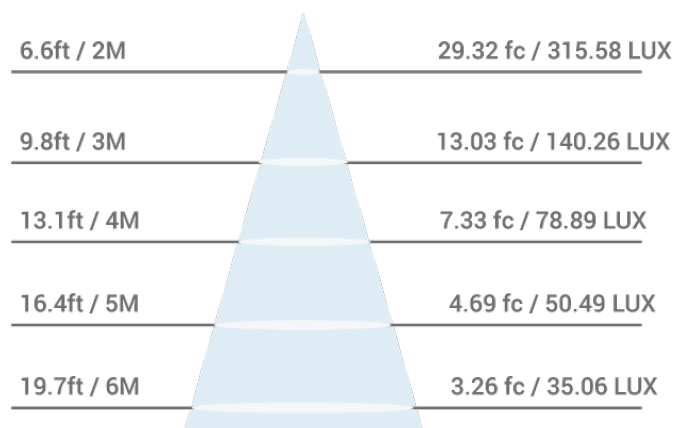

CONSTRUCTION		APPROVALS AND LISTINGS	
Housing Material	Aluminum	DLC Premium	PLDRAPSYVY7K
Housing Color	Bronze	Wet Location Rated	Yes
Lens Material	Polycarbonate (PC)	IP Rating	IP65
Dimensions (inch/mm)	8.5" x 8.5" x 3.26" (216 x 216 x 83 mm)	UL/ETL	cULus
Weight	1.5 kg / 3.3 lbs	UL/ETL File Number	E473127
Installation Method	Surface Mount Pendant Mount	<table border="1"> <thead> <tr> <th colspan="2">Rated Lifetime¹</th> </tr> </thead> <tbody> <tr> <td>Models</td> <td>Lumen Output = 70% of Initial (L₇₀)²</td> </tr> <tr> <td>CF4-X04-1</td> <td>>50,000 hrs</td> </tr> </tbody> </table>	
Operation Range (°F/°C)	-40°C to 40°C / -40°F to 104°F	1. Rated Lifetime projected the time need for the fixture to drop its lumen output to 70% of its initial value, which was measured based on IESNA LM-79-80 luminaire test report. 2. Calculations based on TM-21 Projection and IESNA LM-80-08 LED test report, estimated rated lifetime (hours) at TA=25oC (ambient temperature)	
Warranty	10 years		

LED AND DRIVER SPECIFICATIONS			
LED (Brand)	Samsung	THD	20%
LED Design Origin	South Korea	Surge Protection	2kV
LED Type	SMD 2835	Inrush Current (A)	50A
Dimmable	Yes (1-10VDC)	Driver Class	Class 2
Out Voltage (VDC)	35-52VDC	Driver Feature	All-around protection: OVP (Over-Voltage Protection), OTP (Over-Temperature Protection), SCP (Short Circuit Protection)
Power Factor	>0.9712		

CANDELA	ILLUMINANCE AT A DISTANCE

1. Due to the special conditions of manufacturing, the typical data of optical specifications can only reflect statistical figures and do not necessarily correspond to the actual parameters of each single product which could differ from the typical data.
2. Exceeding maximum ratings for input voltage and current will cause hazardous overload and will likely destroy the LED fixture.
3. Refer to Warranty Terms & Conditions available at premiseled.com/warranty